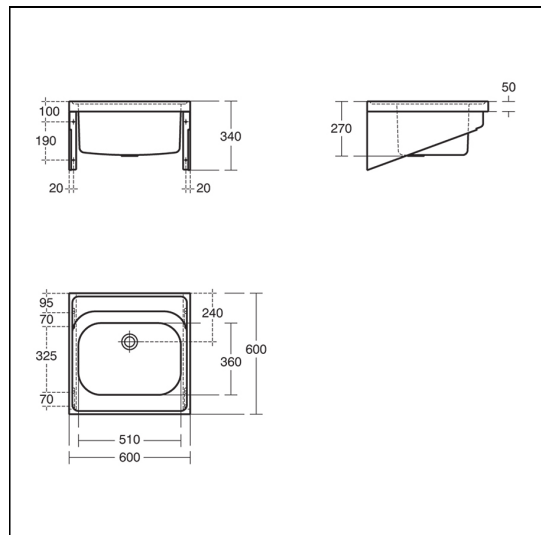

Doon Sink 60x60cm Single Bowl, No Taphole

ILLUSTRATED

- **S1277** (SK 1) Doon sink, single bowl 60 x 60cm, no tapholes, no overflow
- **S8270** (TB H1) Markwik ½" lever action bib taps
- **B1686** Nimbus 21 concealed bib tap wall mount with self centralising installation (pair)
- **B1684** Nimbus 21 1½" x 100mm bib tap extensions (pair)
- **S8760** Waste 1½" unslotted strainer waste, 50mm long, 75mm dia. brass
- **S8925** (TRR2/P) Trap 1½" plastic resealing bottle with 75mm seal, multi-purpose outlet

OPTIONS

- **B1673** Nimbus 21 1½" bib taps with anti-vandal outlet (pair)
- **B1688** Nimbus 21 exposed bib tap wall mount with self centralising installation (pair)
- **S8915** Trap 1½" plastic bottle with 75mm seal, multi-purpose outlet

ILLUSTRATED PRODUCT DETAILS

Weights

- **S1277** 9.00 KG
- **S8270** 1.65 KG
- **S8760** 0.23 KG
- **S8925** 0.33 KG

Materials

- **S1277** Stainless Steel
- **S8270** Chrome Plated Brass
- **B1686** Chrome Plated Brass
- **B1684** Chrome Plated Brass
- **S8760** Chrome Plated Metal
- **S8925** Plastic

Finishes

- **S1277** Stainless Steel finish (MY)
- **S8270** Chrome (AA)
- **B1686** Chrome (AA)
- **B1684** Chrome (AA)
- **S8760** Chrome (AA)
- **S8925** Neutral / No Finish (67)

Standards

Stainless steel sheet to BS EN 10088: Part 2: 2005. Conforms to Metal sinks BS EN 13310. NHS specification 00-10.

FEATURES