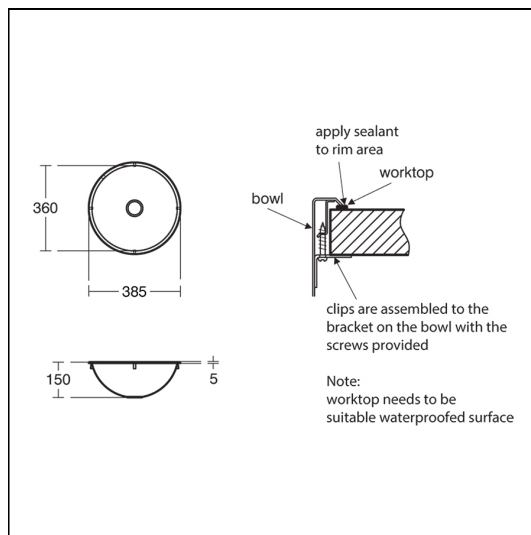

Special Notes

Washbasin supplied with earthing tag & mounted on or under countertop using fixings supplied. Consideration should be given to safe hot water delivery and the use of an appropriate temperature reduction device see A5900AA or Part G for guidance.