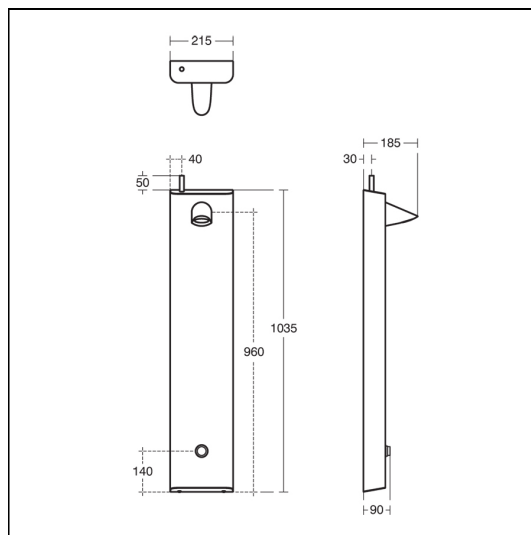

Kirn Shower Panel With Push Button Valve

ILLUSTRATED

S1304 Kirn wall mounted stainless steel shower panel with anti-vandal shower head and self-closing push button shower valve

OPTIONS

A5900 TMV thermostatic mixing valve, 15mm

ILLUSTRATED PRODUCT DETAILS

Weights

S1304 17.00 KG

Finishes

S1304  Stainless Steel finish (MY)

Materials

S1304 Stainless Steel

Standards

Manufactured from 1.2 mm (back plate is 1.5mm) stainless steel to 1.4301 (304) to BS EN 10088:Part2:2005

Special Notes

Supplied fitted with WRAS approved anti-vandal fixed head. Regulated flow rate eith 6 or 8 litres per minute. Unregulated flow rate 5 litres per minute @ 1 bar. Consideration should be given to safe hot water delivery and the use of an appropriate temperature reduction device see A5900AA or Part G for guidance.