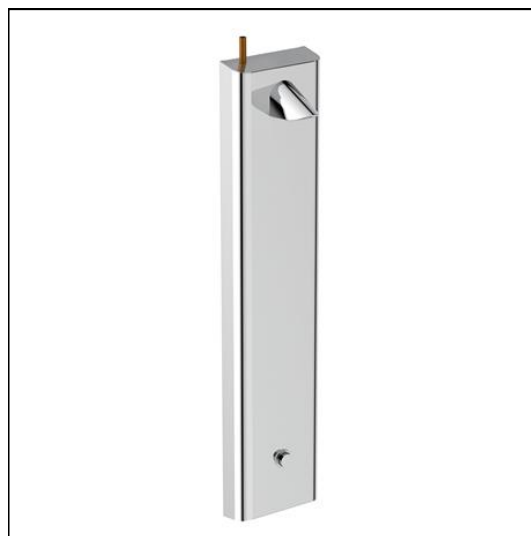

Kirn Shower Panel With Push Button Valve

ILLUSTRATED

S1304 Kirn wall mounted stainless steel shower panel with anti-vandal shower head and self-closing push button shower valve

OPTIONS

A5900 TMV thermostatic mixing valve, 15mm

ILLUSTRATED PRODUCT DETAILS

Weights

S1304 17.00 KG

Finishes

S1304  Stainless Steel finish (MY)

Materials

S1304 Stainless Steel

Standards

Manufactured from 1.2 mm (back plate is 1.5mm) stainless steel to 1.4301 (304) to BS EN 10088:Part2:2005

Special Notes

Supplied fitted with WRAS approved anti-vandal fixed head. Regulated flow rate eith 6 or 8 litres per minute. Unregulated flow rate 5 litres per minute @ 1 bar. Consideration should be given to safe hot water delivery and the use of an appropriate temperature reduction device see A5900AA or Part G for guidance.