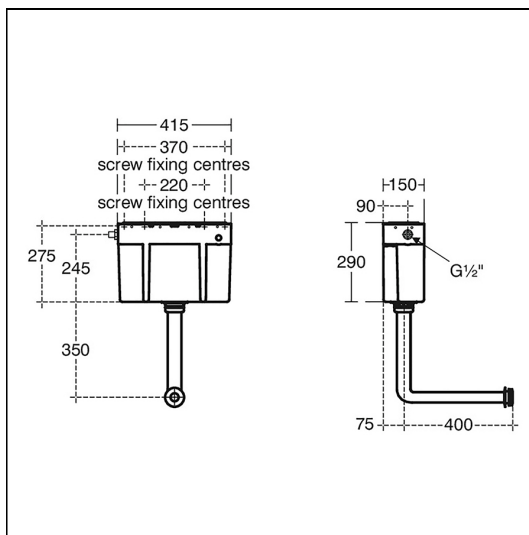

Conceala 3 Concealed Syphon Operated Cistern Including Lever

ILLUSTRATED

S1347 Conceala 3 single flush 6 litre cistern, side inlet, lever operated, easy adjustable to low water volumes, internal overflow, flushpipe and lever included

ILLUSTRATED PRODUCT DETAILS

Weights

S1347 2.70 KG

Finishes

S1347  Chrome (AA)

Materials

S1347 Plastic

Standards

BS EN 14055

Special Notes

215mm Lever included, check wall thickness requirements. Water volumes adjusted by changing the plug positions on the syphon bell. Please refer to installation instructions before fitting.