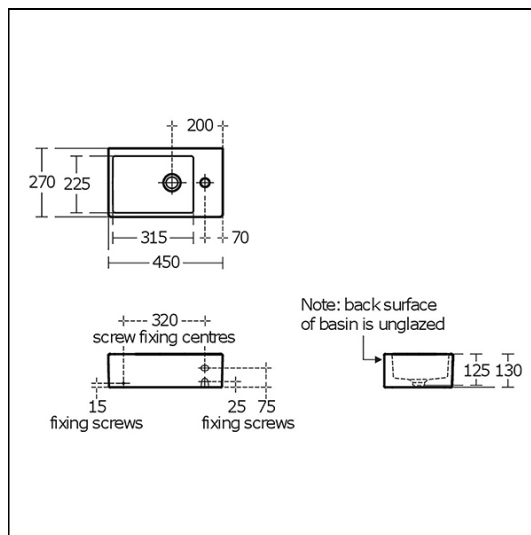

Edit S (New) 45cm Handrinse Basin

ILLUSTRATED

- S1351** Edit S (New) 45cm handrinse basin with right-hand tap deck, one taphole, no overflow
- BC186** Ceraline single lever basin mixer including clicker waste
- E0079** Trap 1¼" Contemporary metal bottle, 75mm seal

ILLUSTRATED PRODUCT DETAILS

Sizes

S1351 w:450 x d:270

Weights

S1351 10.00 KG

BC186 1.39 KG

E0079 1.45 KG

Materials

BC186 3.8 Litres per minute @ 3 bar pressure

Standards

BS EN 14688 and BS EN 31

Special Notes

Washbasin, when fitted to countertop or wall hung must be wall mounted using fixation set provided. Joint sealed with silicon sealant (not supplied).