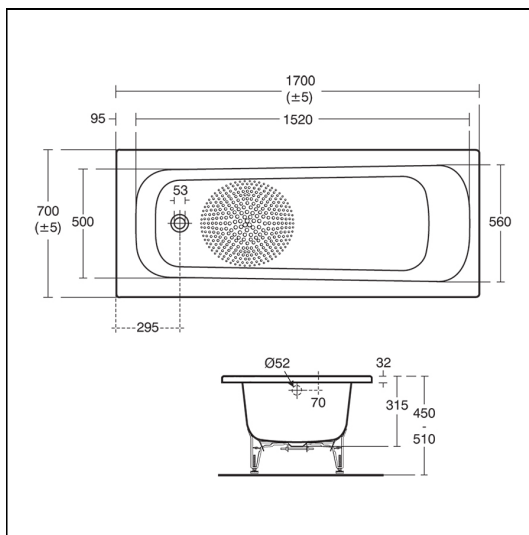

Nisa Lowline Steel Bath 170cm No Taphole No Handgrips - HTM64

ILLUSTRATED

- S1699** Nisa Lowline 170cm x 70cm steel bath, anti-slip, no tap holes
- S8970** Trap 1½" plastic P with 75mm seal, multi-purpose outlet suitable for plastic and BS copper pipe
- S8830** Waste 1½" bath chain and overflow, plastic plug

ILLUSTRATED PRODUCT DETAILS

Weights

- S1699** 48.35 KG
- S8970** 1.00 KG
- S8830** 1.78 KG

Materials

- S1699** Porcelain Enamelled Steel
- S8970** Plastic
- S8830** Mixed Material

Finishes

- S1699**  White (01)
- S8970**  Neutral / No Finish (67)
- S8830**  Chrome (AA)

Capacity

- S1699** 147.0 litres (to overflow)

Standards

BS 1390: 1990. EN 14516

Special Notes

*Anti slip is a resistant finish that reduces the chances of slipping, it does not prevent all slipping. Not suitable in areas involving the use of special chemicals. Framework is required at installation to support rim and secure panel.