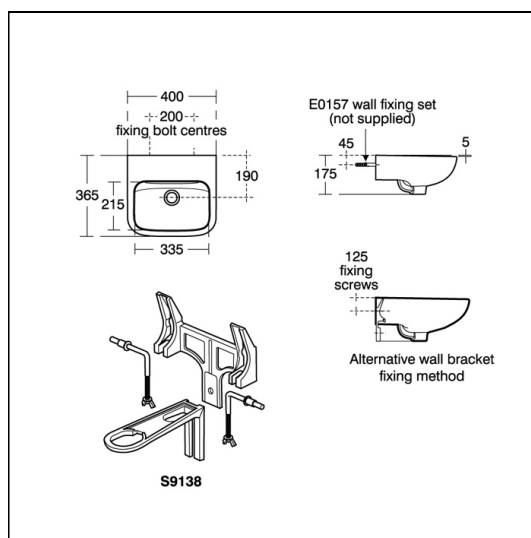

ILLUSTRATED PRODUCT DETAILS

Sizes

S2156 w:40 x d:37

Weights

S2156 9.70 KG
E0157 0.16 KG
A4849 2.30 KG
S8720 0.23 KG
S8920 2.00 KG

Materials

S2156 Vitreous China
E0157 Metal
A4849 Chrome Plated Brass
S8720 Chrome Plated
S8920 Plastic

S9138 Bracket for 40cm basins
 Recommended fixing heights (floor to front rim);
 Nursery use 600mm
 Infant use 700mm
 Junior use 750mm
 Senior/adult use 780-800mm.

E: info@idealspec.co.uk | T: 0870 122 8822 | F: 0870 122 8282 | www.idealspec.co.uk

FEATURES

Portman 21 Washbasin 40cm No Taphole, Chainstay Or Overflow

Washbasin wall mounted using E015767 wall fixing set or panel mounted using E006267 fixing set