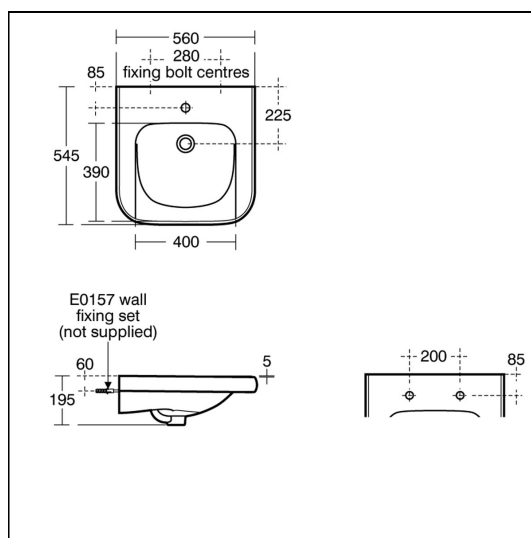

ILLUSTRATED PRODUCT DETAILS

Sizes

S2165 w:55 x d:55

Weights

- **S2165** 16.89 KG
- **E0157** 0.16 KG
- **A6696** 2.50 KG
- **S8733** 0.35 KG
- **E0079** 1.45 KG

Materials

- **S2165** Vitreous China
- **E0157** Metal
- **A6696** Chrome Plated Brass
- **S8733** Chrome Plated Metal
- **E0079** Chrome Plated Metal

Finishes

- **S2165** White (01)
- **E0157** Neutral/No Finish (67)
- **A6696** Chrome (AA)
- **S8733** Chrome (AA)
- **E0079** Chrome (AA)

Capacity

S2165 5.3 litres

Flow rates

A6696 7.9 Litres per minute @ 3 bar pressure

Designer

Robin Levien, RDI

Standards

Washbasin to BS EN 14688 & BS EN 31

Special Notes

Suggested rim height 680-700 for wheelchair or seated users. Washbasin wall mounted using E0157 wall fixing set or panel mounted using E0062 fixing set.

Suitable for use with handrinse basins in public areas and Doc M. Satisfies DDA requirements. Single easy use lever operates on/off and

E: info@idealspec.co.uk | T: 0870 122 8822 | F: 0870 122 8282 | www.idealspec.co.uk

Ideal Standard (UK) Ltd. makes every effort to ensure that the information provided on its website is accurate. However, we cannot guarantee this, and accept no liability for any information or advice given via its website.

FEATURES