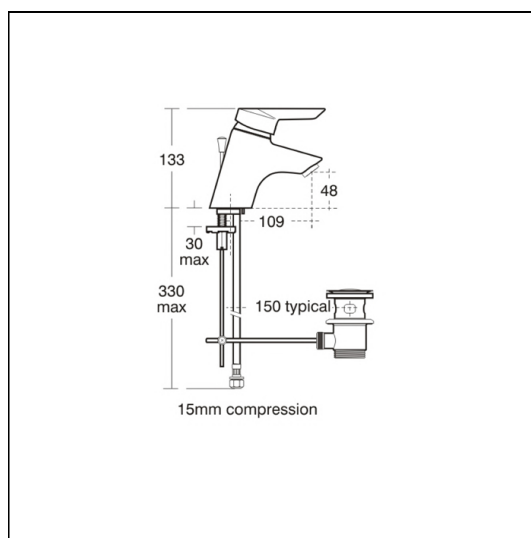

## ILLUSTRATED

- S2481** Portman 21 pedestal washbasin 50cm 1 taphole with overflow, no chainstay hole
- S2989** Portman 21 Pedestal
- S8910** Trap 1¼" plastic bottle, 75mm seal, multi-purpose outlet

## OPTIONS

- S2991** Portman 21 Semi-Pedestal
- E0157** Wall fixing set
- B8263** Avon 21 1 hole washbasin mixer , self closing push button, variable temperature control with 15mm female connector flexible hoses on inlets. Flow regulated to 3.7 litres per minute maximum to comply with Water Technology List requirements.
- A6697** Contour 21+ 1 hole thermostatic basin mixer, single sequential lever with copper tails
- A6698** Contour 21+ 1 hole thermostatic basin mixer, single sequential lever with flexible tails
- A6790** Contour 21+ Outline 1 hole thermostatic basin mixer, single sequential lever with flexible tails
- S8722** Waste 1¼" brass strainer waste, 80mm slotted tail
- S8733** Waste 1¼" brass anti theft swivel plug waste, 80mm slotted tail
- A5900** TMV thermostatic mixing valve, 15mm

### Sizes

**S2481** w:500 x d:420

### Capacity

**S2481** 5.0 litres