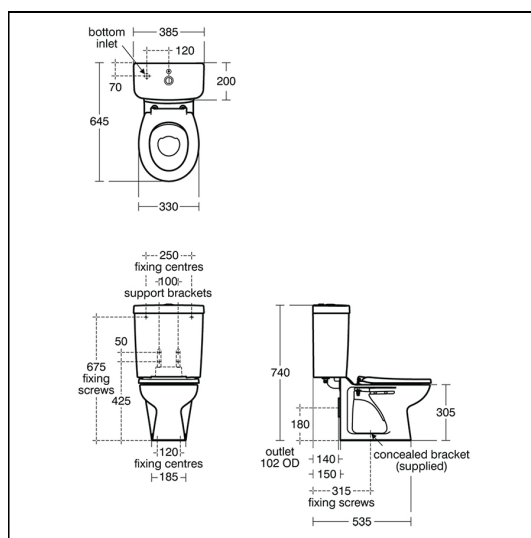

# Contour 21 Close Coupled/BTW WC Pan 305mm high

## ILLUSTRATED

- S3046** Contour 21 schools 305mm back to wall and close coupled WC pan with horizontal outlet
- S3064** Contour 21 schools close coupled 6/4 litre dual flush cistern, push button valve, bottom supply, internal overflow and secure cover fastener
- S4057** Contour 21 toilet seat only for 305mm high bowls, bottom fixing hinges
- S9101** Domex screws (pair)

## OPTIONS

- S3696** Contour 21 schools close coupled delay fill 4.5 litre cistern, single flush syphon, spatula lever, bottom supply, internal overflow with secure cover fastener
- S3333** Conceala 3 Sensorflow 21 single flush 6 litre cistern, side inlet, panel mounted touch free sensor actuation, easy adjustable to low water volumes (4.5 or 4 litres) for water saving, internal overflow, flushpipe included
- S1347** Conceala 3 single flush 6 litre cistern, side inlet, lever operated, easy adjustable to low water volumes, internal overflow, flushpipe and lever included
- S3324** Conceala 3 single flush 6 litre cistern, side inlet, pneumatic actuation, easy adjustable to low water volumes (4.5 or 4 litres), internal overflow, flushpipe included, no button/flushplate.
- S3326** Conceala 3 dual flush 6/4 litre cistern, side inlet, pneumatic actuation, easy adjustable to low water volumes (4.5/3 or 4/2.6 litres), internal overflow, flushpipe included, no button/flushplate
- S4056** Contour 21 toilet seat and cover for 305mm high bowls, bottom fixing hinges
- S1085** Conceala 3 pneumatic palm push button
- S4305** Panekta outlet connector to convert horizontal outlet wcs to P trap
- S4300** Panekta outlet connector to convert horizontal outlet wcs to S or turned P trap

## Contour 21 Close Coupled/BTW WC Pan 305mm high