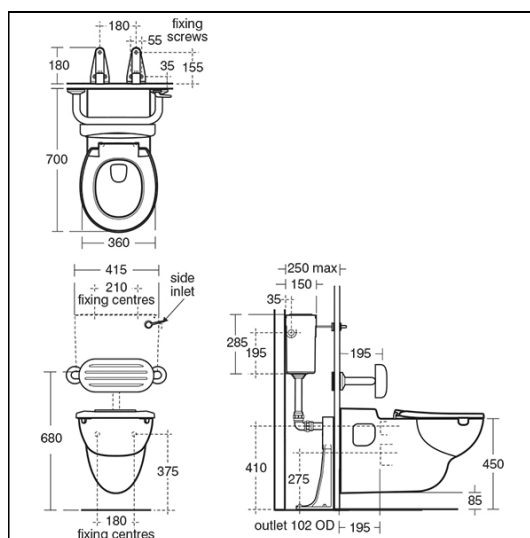

# Contour 21 Rimless Wall Hung Toilet Bowl 70cm HTM Projection

## ILLUSTRATED

- S3077** (WC HD) Contour 21 rimless wall hung toilet bowl with horizontal outlet, 70cm HTM projection
- S3617** Conceala 2 4.5 or 6 litre cistern, single flush syphon, side supply, internal overflow, plastic flushbend and long CP lever
- S4066** Contour 21 toilet seat only, top fixing hinges and retaining buffers
- S4303** Contour 21 outlet extension connector for 70/75cm WC pan outlet
- S9139** Support bracket for wall mounted WC raised height with bolts
- S6481** Contour 21 back support rail for 70cm projection HTM64 WC, 40 x 17 x 35mm diameter tube
- S6884** Cushion for back support with clips, new design
- S4302** Contour 21 flushpipe constructed, necessary for installation

## OPTIONS

- S3643** Conceala 2 4.5/3 or 4/2.6 litre cistern, dual flush valve, side supply, internal overflow, alternative height plastic flushbends, no flushplate/button
- S3640** Conceala 2 4.5 litre cistern, single flush valve, side supply, internal overflow and alternative height plastic flushbends
- S4513** Palm push button pneumatic, stainless steel for 31mm maximum thickness partition
- S4512** Finger push button pneumatic, stainless steel for 31mm maximum thickness partition
- S4503** Contemporary flush plate dual flush, stainless steel for Conceala 2 cisterns

### Capacity

<b>S3617</b>	4.5 litres
--------------	------------