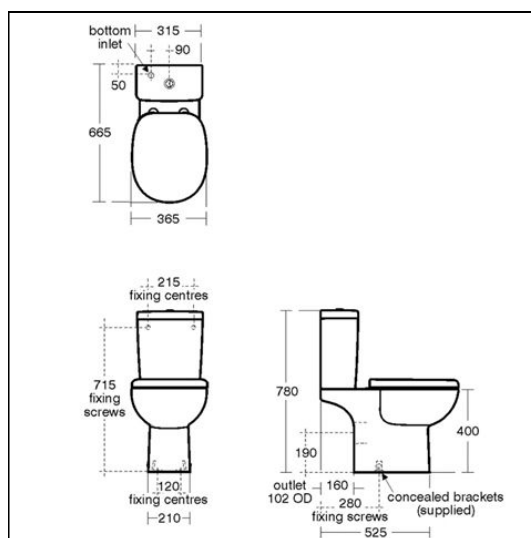

Profile 21 Close Coupled Toilet

ILLUSTRATED

- S3092** Profile 21 close coupled toilet bowl with horizontal outlet
- S3094** Profile 21 close coupled delay fill 4/2.6 litre cistern, dual flush push button valve, bottom supply and internal overflow
- S4103** Profile 21 toilet seat and cover

OPTIONS

- S3093** Profile 21 close coupled 6/4 litre cistern, dual flush push button valve, bottom supply and internal overflow
- S4102** Profile 21 toilet seat and cover, slow close
- S4305** Panekta outlet connector to convert horizontal outlet wcs to P trap
- S4300** Panekta outlet connector to convert horizontal outlet wcs to S or turned P trap

ILLUSTRATED PRODUCT DETAILS

Weights

- S3092** 17.59 KG
- S3094** 11.90 KG
- S4103** 2.80 KG

Materials

- S3092** Vitreous China
- S3094** Vitreous China
- S4103** Plastic

Finishes

- S3092** White (01)
- S3094** White (01)
- S4103** White (01)

Capacity

- S3094** 6.0 litres

Standards

WC bowl to BS EN 997 & BS EN 33

Special Notes

WC screwed to floor using concealed brackets (supplied) and cistern screwed to wall

FEATURES