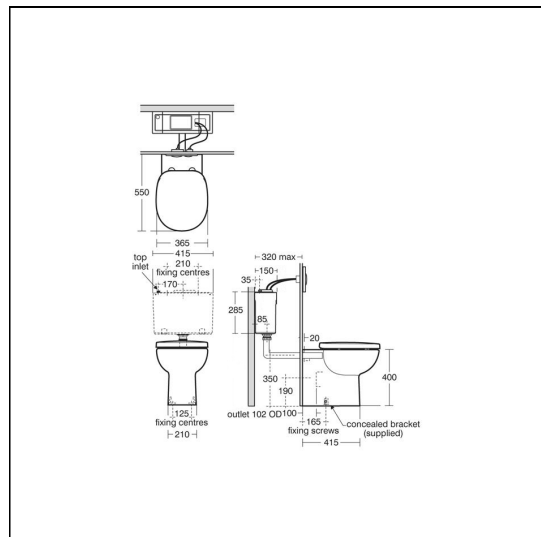

OPTIONS

- R0137** Septa Pro inspection plate white
- E2125** Conceala 2 concealed cistern universal height, side inlet cistern - pneumatic dual flush valve - no flushplate - 6/4 litre flush
- S3640** Conceala 2 4.5 litre cistern, single flush valve, side supply, internal overflow and alternative height plastic flushbends
- S3617** Conceala 2 4.5 or 6 litre cistern, single flush syphon, side supply, internal overflow, plastic flushbend and long CP lever
- R0317** ProSys 120 depth WC cistern, mechanical, front actuation
- R0318** ProSys 120 depth WC cistern, pneumatic, front actuation
- S4102** Profile 21 toilet seat and cover, slow close
- S4513** Palm push button pneumatic, stainless steel for 31mm maximum thickness partition
- S4512** Finger push button pneumatic, stainless steel for 31mm maximum thickness partition
- S4489** Finger push button pneumatic, stainless steel body for 400mm maximum wall thickness
- S0767** Oleas M2 mechanical dual flushplate Armitage Shanks - white
- S0857** Oleas P2 pneumatic dual flushplate Armitage Shanks - chrome
- S0858** Septa Pro M1 mechanical metal dual flushplate Armitage Shanks
- S0859** Septa Pro M2 mechanical metal single flushplate Armitage Shanks
- S0775** Septa Pro P1 pneumatic metal dual flushplate Armitage Shanks
- S0860** Septa Pro P2 pneumatic metal dual small flushplate Armitage Shanks
- R0136** Septa Pro P4 pneumatic dual small flushplate with raised adjustable buttons
- P0109** Septa Pro XS pneumatic push button no logo - chrome
- S0772** Septa Pro E1 electronic (infrared) & manual metal dual flushplate Armitage Shanks
- S0773** Septa Pro E2 electronic (infrared) metal dual flushplate Armitage Shanks