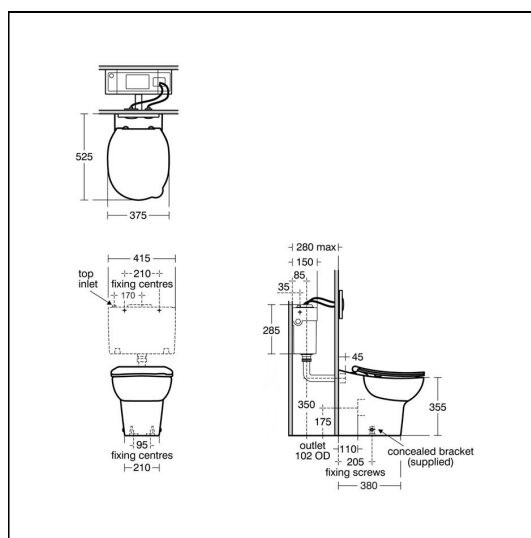

Designer

Robin Levien, RDI