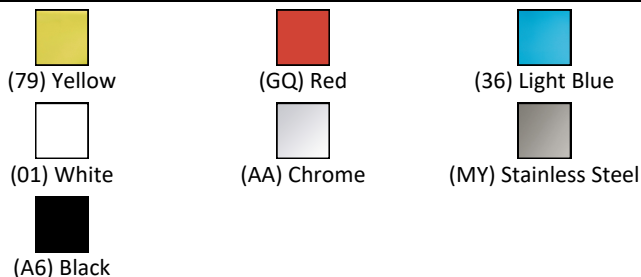

ILLUSTRATED PRODUCT DETAILS

Weights

- S3127** 19.00 KG
- S3326** 2.70 KG
- S4545** 1.20 KG
- S1082** 0.35 KG
- E0060** 4.28 KG

Materials

- S3127** Vitreous China
- S3326** Plastic
- S4545** Plastic
- S1082** Chrome Plated Plastic
- E0060** Metal

Finishes

- S3127**  White (01)
- S3326**  Neutral/No Finish (67)
- S4545**  White (01)
- S1082**  Chrome (AA)
- E0060**  Neutral/No Finish (67)

Designer

Robin Levien, RDI

FINISH OPTIONS

Standards

WC bowl to BS EN 997 & BS EN 33