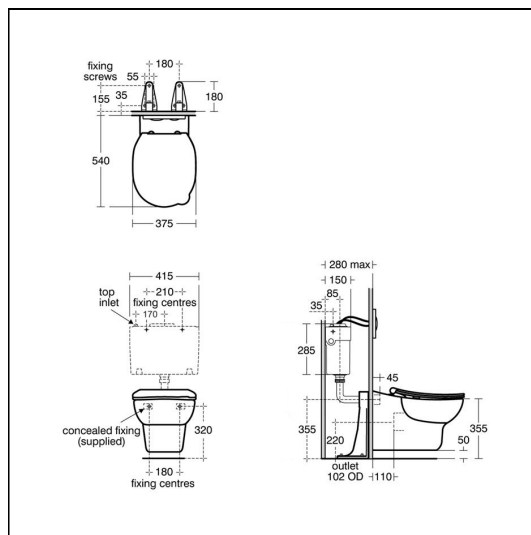

Contour 21 Splash Schools Wall Hung Toilet

ILLUSTRATED

- S3127** Contour 21 Splash 355mm wall hung rimless bowl with horizontal outlet
- S3326** Conceala 3 dual flush 6/4 litre cistern, side inlet, pneumatic actuation, easy adjustable to low water volumes (4.5/3 or 4/2.6 litres), internal overflow, flushpipe included, no button/flushplate
- S4545** Contour 21 Splash toilet seat only for 355mm bowls
- S1082** Conceala 3 dual flushplate
- E0060** Support frame with bolts for wall mounted toilet bowls

OPTIONS

- S1347** Conceala 3 single flush 6 litre cistern, side inlet, lever operated, easy adjustable to low water volumes, internal overflow, flushpipe and lever included
- S4536** Contour 21 Splash toilet seat and cover for 355mm bowls
- S1084** Conceala 3 pneumatic dual flush finger push button
- S4305** Panekta outlet connector to convert horizontal outlet wcs to P trap

ILLUSTRATED PRODUCT DETAILS

Weights

- S3127** 19.00 KG
- S3326** 2.70 KG
- S4545** 1.20 KG
- S1082** 0.35 KG
- E0060** 4.28 KG

Materials

- S3127** Vitreous China
- S3326** Plastic
- S4545** Plastic
- S1082** Chrome Plated Plastic
- E0060** Metal

Finishes

- S3127**  White (01)
- S3326**  Neutral/No Finish (67)
- S4545**  White (01)
- S1082**  Chrome (AA)
- E0060**  Neutral/No Finish (67)

Designer

Robin Levien, RDI

FINISH OPTIONS

Standards

WC bowl to BS EN 997 & BS EN 33