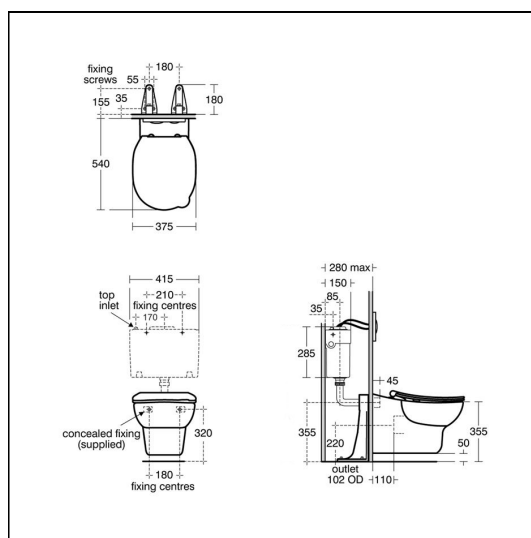

Contour 21 Splash Schools Wall Hung Toilet

ILLUSTRATED

- S3127** Contour 21 Splash 355mm wall hung rimless bowl with horizontal outlet
- S3643** Conceala 2 4.5/3 or 4/2.6 litre cistern, dual flush valve, side supply, internal overflow, alternative height plastic flushbends, no flushplate/button
- S4545** Contour 21 Splash toilet seat and cover for 355mm bowls
- E0060** Support frame with bolts for wall mounted toilet bowls

OPTIONS

- S3620** Conceala 2 4.5 or 6 litre cistern, single flush syphon, side supply, internal overflow, alternative height plastic flushbends, no lever
- E2125** Conceala 2 concealed cistern universal height, side inlet cistern - pneumatic dual flush valve - no flushplate - 6/4 litre flush
- S4536** Contour 21 Splash toilet seat and cover for 355mm bowls
- S4305** Panekta outlet connector to convert horizontal outlet wcs to P trap

ILLUSTRATED PRODUCT DETAILS

Weights

- S3127** 19.00 KG
- S3643** 2.70 KG
- S4545** 1.20 KG
- E0060** 4.28 KG

Materials

- S3127** Vitreous China
- S3643** Plastic
- S4545** Plastic
- E0060** Metal

Finishes

- S3127** White (01)
- S3643** Neutral / No Finish (67)
- S4545** White (01)
- E0060** Neutral / No Finish (67)

Capacity

- S3643** 4.0 litres

Designer

Robin Levien, RDI

FINISH OPTIONS

(79) yellow

(GQ) Red

(36) Light Blue