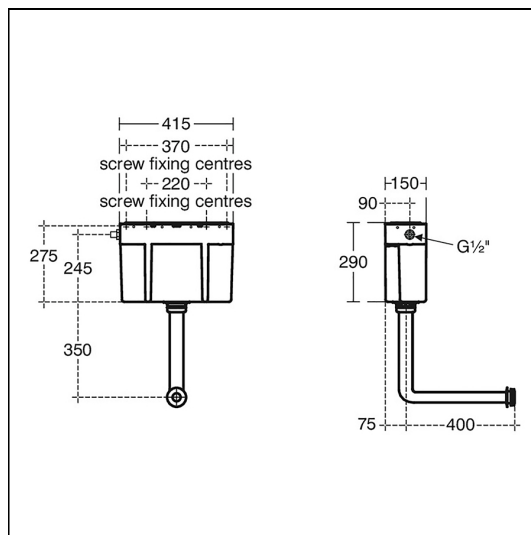

Conceala 3 Concealed Single Flush, Side Inlet Cistern, Pneumatic

ILLUSTRATED

S3324 Conceala 3 single flush 6 litre cistern, side inlet, pneumatic actuation, easy adjustable to low water volumes, internal overflow, flushpipe included, no button/flushplate.

Materials

S3324 Plastic

Standards

Cistern to BS EN 14055

Special Notes

Cistern is supplied with 800mm length of plastic air tube. An optional 3m length (SV316) can be purchased where remote operation is required. Easy adjustment on the outlet valve for lower water volumes. Please refer to the installation instructions before fitting. Actuator purchased separately.