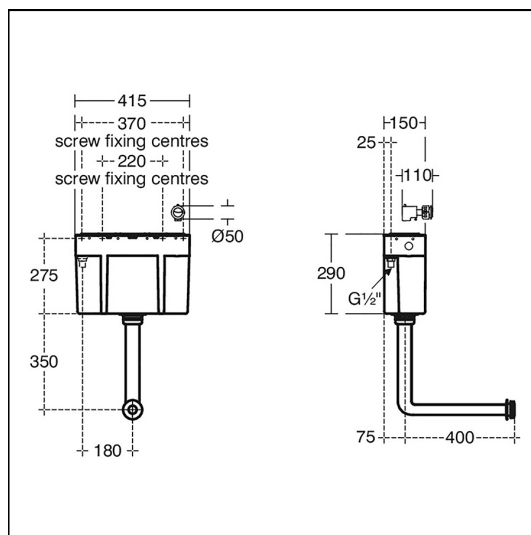

## ILLUSTRATED

**S3328** Conceala 3 dual flush 6/4 litre cistern, bottom inlet, cable operated actuation, internal overflow, flushpipe and chrome push button included

### Materials

**S3328** Plastic

### Special Notes

Cable operated cistern. Includes dual push button. Easy adjustment on the outlet valve for lower water volumes. Please refer to the installation instructions before fitting.