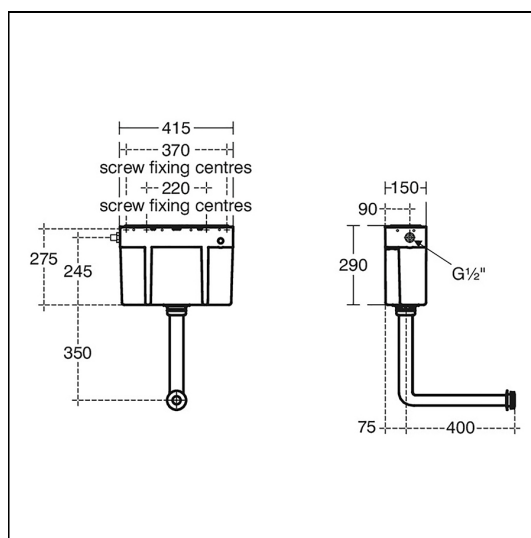

Conceala 3 Concealed Single Flush, Side Inlet Lever Operated Cistern

ILLUSTRATED

- **S3329** Conceala 3 single flush 6 litre cistern, side inlet, lever operated, easy adjustable to low water volumes, internal overflow, flushpipe included, no lever
- **S4491** Lever flushing Conceala 2 extended 250mm

OPTIONS

- **S4492** Lever flushing Conceala 2 extended 400mm
- **S4516** Lever flushing spatula for Conceala cistern
- **E6021** Modern concealed cistern lever 405mm

ILLUSTRATED PRODUCT DETAILS

Weights

- **S3329** 2.30 KG
- **S4491** 0.66 KG

Materials

- **S3329** Plastic
- **S4491** Chrome Plated Metal

Standards

Cistern to BS EN 14055

Special Notes

Choice of lever, purchased separately, check wall thickness requirements. Water volumes adjusted by changing the plug positions on the syphon bell. Please refer to installation instructions before fitting.

Finishes

- **S3329** Neutral / No Finish (67)
- **S4491** Chrome (AA)

ACCREDITATIONS

FEATURES