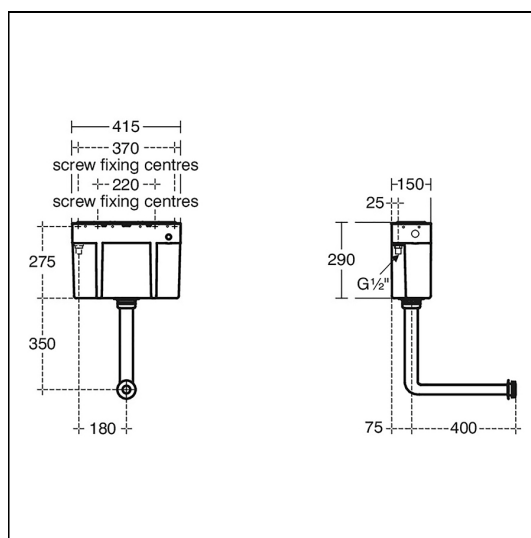

Conceala 3 Concealed Single Flush, Bottom/Top Inlet Lever Operated Cistern

ILLUSTRATED

- **S3330** Conceala 3 single flush 6 litre cistern, bottom/top inlet, lever operated, easy adjustable to low water volumes (4.5 or 4 litres), internal overflow, flushpipe included, no lever
- **S4491** Lever flushing Conceala 2 extended 250mm

OPTIONS

- **S4492** Lever flushing Conceala 2 extended 400mm
- **S4516** Lever flushing spatula for Conceala cistern
- **E6021** Modern concealed cistern lever 405mm

ILLUSTRATED PRODUCT DETAILS

Weights

- **S3330** 2.30 KG
- **S4491** 0.66 KG

Materials

- **S3330** Plastic
- **S4491** Chrome Plated Metal

Standards

Cistern to BS EN 14055

Special Notes

Choice of lever, purchased separately, check wall thickness requirements. Water volumes adjusted by changing the plug positions on the syphon bell. Please refer to installation instructions before fitting.

Previous Conceala 2 equivalent S357967

Finishes

- **S3330** Neutral/No Finish (67)
- **S4491** Chrome (AA)

FEATURES