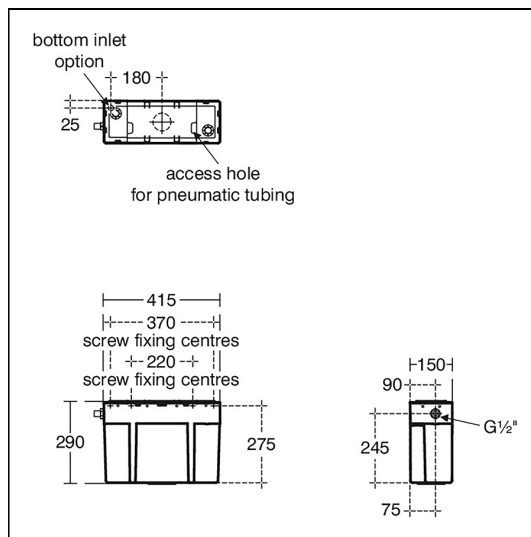

Conceala 3 High Level Pneumatic Operated Side Inlet Cistern

ILLUSTRATED

- S3331** Conceala 3 high level single flush 6 litre cistern, side inlet, pneumatic actuation, internal overflow, flushpipe included, no push button
- S1085** Contemporary pneumatic palm push button

ILLUSTRATED PRODUCT DETAILS

Weights

- S3331** 2.30 KG
- S1085** 0.08 KG

Materials

- S3331** Plastic

Finishes

- S3331**  Neutral / No Finish (67)
- S1085**  Chrome (AA)

Capacity

- S3331** 6.0 litres

FINISH OPTIONS

Standards

Cistern to BS EN 14055

Special Notes

High level pneumatic cistern with extended pipe for use with push button.

Please refer to installation instruction before fitting.