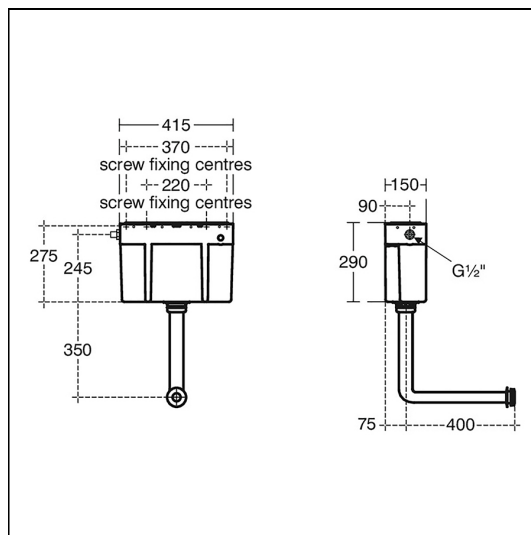

Conceala 3 Concealed Dual Flush, Side Inlet Lever Actuated Cistern

ILLUSTRATED

- S3332** Conceala 3 dual flush 6/4 litre cistern, side inlet, lever operated, easy adjustable to low water volumes, internal overflow, flushpipe included, no lever
- S4491** Lever flushing Conceala 2 extended 250mm

OPTIONS

- S4492** Lever flushing Conceala 2 extended 400mm
- S4516** Lever flushing spatula for Conceala cistern

ILLUSTRATED PRODUCT DETAILS

Weights

- S3332** 2.30 KG
- S4491** 0.66 KG

Materials

- S3332** Plastic
- S4491** Chrome Plated Metal

Standards

Cistern to BS EN 14055

Special Notes

Dual flush lever operation.
Please refer to installation instructions before fitting.

Finishes

- S3332**  Neutral / No Finish (67)
- S4491**  Chrome (AA)

FEATURES