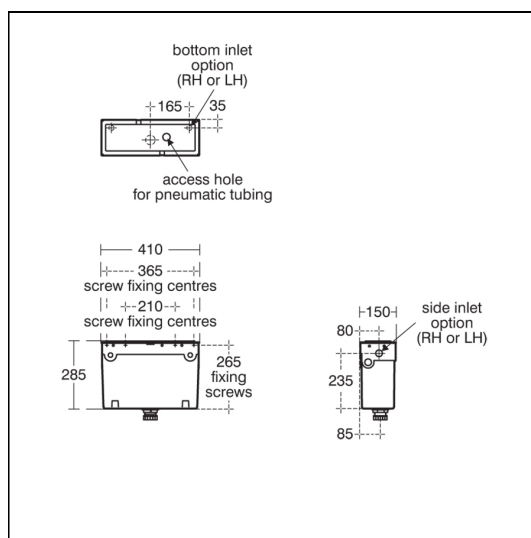

Sottini Conceala 2 universal Height 6 Litre t Cistern, Side Supply

ILLUSTRATED

S3622 Conceala 2 6 litre cistern. single flush valve, side supply, internal overflow, alternative height plastic flushbends, no push button

ILLUSTRATED PRODUCT DETAILS

Weights

S3622 3.00 KG

Materials

S3622 Plastic

Finishes

S3622 Neutral / No Finish (67)

Capacity

S3622 6.0 litres

ACCREDITATIONS