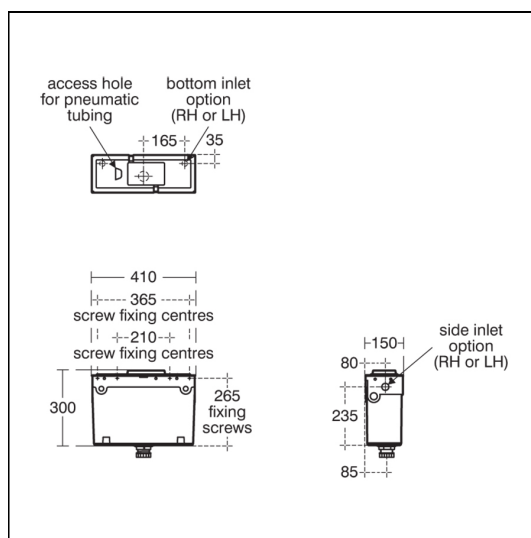

### Capacity

- S3643** 4.0 litres

### Special Notes

Cistern is supplied with 2 x 800mm lengths of plastic air tubes. Optional 3m lengths can be purchased where remote operation is required. See buttons & flushplates section from 6:2:91 to 6:2:94 for actuation options.