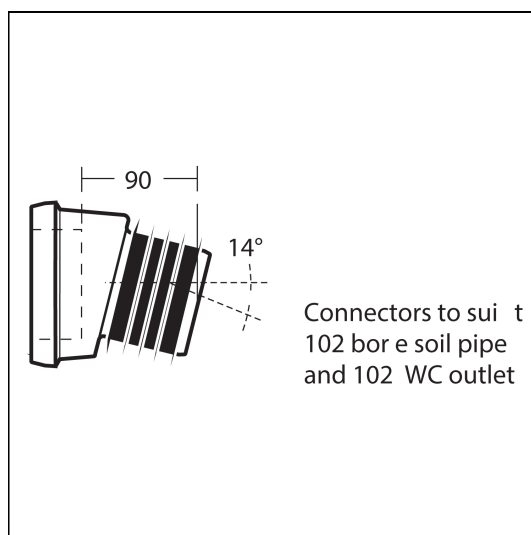

Panekta Finned Connector 14 Degree

ILLUSTRATED

S4305 Panekta outlet Connector, finned pattern to convert horizontal outlet WCs to P trap

ILLUSTRATED PRODUCT DETAILS

Weights

S4305 0.39 KG

Finishes

S4305 White (01)

Materials

S4305 Plastic

FEATURES