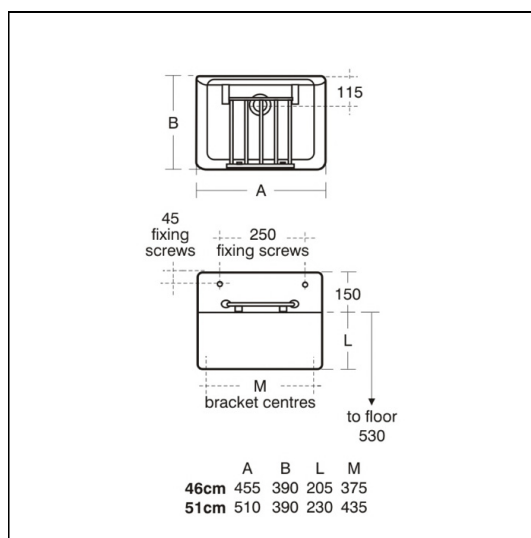

Birch Sink 46cm With Bucket Grating

ILLUSTRATED

- **S5915** Birch cleaner's sink 46cm with fitted bucket grating
- **S9101** Domex screws (pair)
- **B1457** Alterna 21 bib taps 1/2" lever handles with anti-vandal outlet (pair)
- **B1688** Nimbus 21 exposed bib tap wall mount with self centralising installation (pair)
- **S9233** Leg 350mm stainless steel with 355mm screw to wall Aluminium alloy bearer, 305mm stud (pair)
- **S8726** Waste 1½" unslotted strainer waste, 80mm tail. brass
- **S8915** Trap 1½" plastic bottle with 75mm seal, multi-purpose outlet

OPTIONS

- **B1673** Nimbus 21 1/2" bib taps with anti-vandal outlet (pair)
- **B1686** Nimbus 21 concealed bib tap wall mount with self centralising installation (pair)
- **S9221** Brackets build-in Aluminium alloy, 355mm overall, 305mm stud (pair)

ILLUSTRATED PRODUCT DETAILS

Weights

- **S5915** 23.00 KG
- **S9101** 0.22 KG
- **S9233** 1.51 KG
- **S8726** 0.39 KG
- **S8915** 0.24 KG

Materials

- **S5915** Fireclay
- **S9101** Metal
- **B1457** Chrome Plated Brass
- **B1688** Chrome Plated Brass
- **S9233** Stainless Steel
- **S8726** Brass
- **S8915** Plastic

Finishes

- **S5915** White (01)
- **S9101** White (01)
- **B1457** Chrome (AA)
- **B1688** Chrome (AA)
- **S9233** Stainless Steel (MY)
- **S8726** Chrome (AA)
- **S8915** Neutral/No Finish (67)

Standards

Sink to BS 1206

Special Notes

Legs can be reduced in height on site.

Consideration should be given to safe hot water delivery and the use of an appropriate temperature reduction device see A5900AA

FEATURES