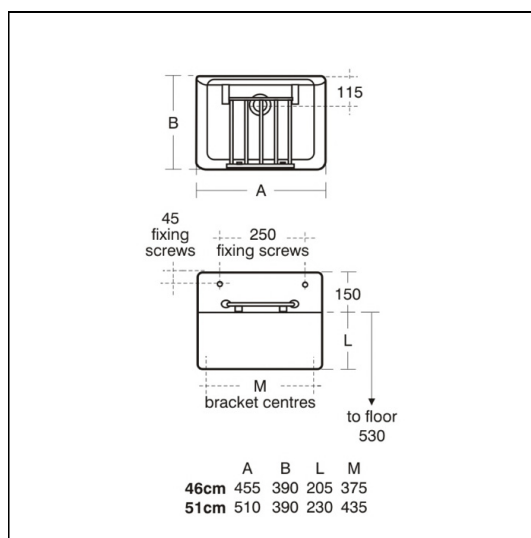

OPTIONS

- **B1673** Nimbus 21 1/2" bib taps with anti-vandal outlet (pair)
- **B1686** Nimbus 21 concealed bib tap wall mount with self centralising installation (pair)
- **S9221** Brackets build-in Aluminium alloy, 355mm overall, 305mm stud (pair)
- **S8925** Trap 1½" plastic resealing bottle with 75mm seal, multi-purpose outlet
- **A5900** TMV thermostatic mixing valve, 15mm

ILLUSTRATED PRODUCT DETAILS

Weights

- **S5920** 27.00 KG
- **S9101** 0.22 KG
- **S9233** 1.51 KG
- **S8726** 0.39 KG
- **S8915** 0.24 KG

Materials

- **S5920** Fireclay
- **S9101** Metal
- **B1457** Chrome Plated Brass
- **B1688** Chrome Plated Brass
- **S9233** Stainless Steel
- **S8726** Brass
- **S8915** Plastic

Finishes

- **S5920** White (01)
- **S9101** White (01)
- **B1457** Chrome (AA)
- **B1688** Chrome (AA)
- **S9233** Stainless Steel (MY)
- **S8726** Chrome (AA)
- **S8915** Neutral/No Finish (67)

Standards

Sink to BS 1206

Special Notes

Legs can be reduced in height on site.

Consideration may be given to safe hot water delivery and the use of an appropriate temperature reduction device see A5900AA

FEATURES