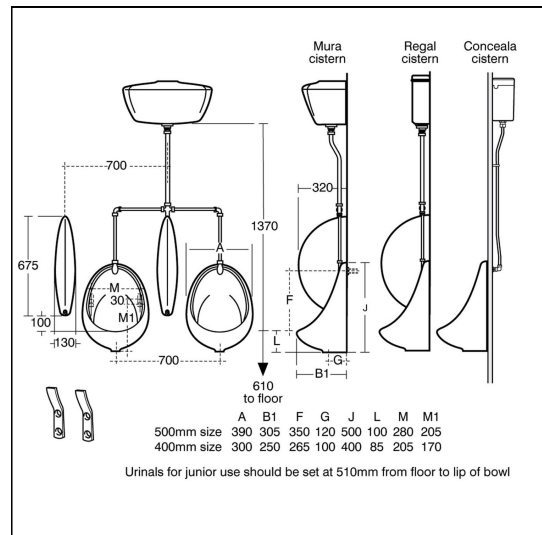

Sanura Bowl Urinal 50cm - Mura Exposed Auto Cistern

ILLUSTRATED

- S6100** Sanura 50cm urinal bowl
- S8850** Waste 1½" plastic domed strainer waste, 45mm unslotted tail
- S8915** Trap 1½" plastic bottle with 75mm seal, multi-purpose outlet
- S9275** Urinal concealed hangers, Steel
- S6285** Spreader top inlet for Vitreous China bowl urinal, exposed

OPTIONS

- S6200** Mura 4.5 litre auto cistern with auto syphon, petcock and supports
- S6201** Mura 9.0 litre auto cistern with auto syphon, petcock and supports
- S6202** Mura 13.6 litre auto cistern with auto syphon, petcock and supports
- S1128** Regal 4.5 litre auto cistern and cover, auto syphon and petcock
- S1154** Regal 13.6 litre auto cistern and cover, auto syphon and petcock
- S1129** Regal 9 Litre Auto Cistern (New)
- S6220** Flushpipes exposed for 1 bowl urinal with Mura or Regal cistern
- S6221** Flushpipes exposed for 2 bowl urinals with Mura or Regal cistern
- S6222** Flushpipes exposed for 3 bowl urinals with Mura or Regal cistern
- S6223** Flushpipes exposed for 4 bowl urinals with Mura or Regal cistern
- S6224** Exposed flushpipes (for use with 5 urinals and Mura auto cistern)

ILLUSTRATED PRODUCT DETAILS

Weights

- S6100** 11.29 KG
- S8850** 0.20 KG
- S8915** 0.24 KG
- S9275** 1.00 KG
- S6285** 0.38 KG

Materials

- S6100** Vitreous China
- S8850** Plastic
- S8915** Plastic
- S9275** Metal
- S6285** Chrome Plated Metal

Finishes

- S6100** White (01)
- S8850** Neutral / No Finish (67)
- S8915** Neutral / No Finish (67)
- S9275** Neutral / No Finish (67)
- S6285** Chrome (AA)

FEATURES

Special Notes

Please click the [Specify this] button and then choose the number of bowls in each range. See further pages for additional information on flushpipes for ranges of from 1 to 5 urinals.