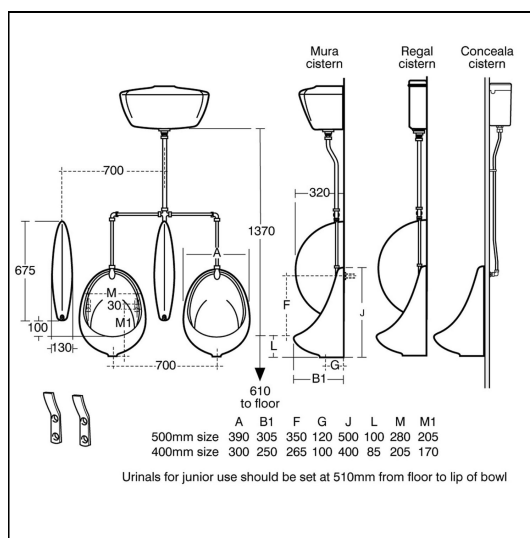

Sanura Bowl Urinal 50cm - Regal Exposed Auto Cistern

ILLUSTRATED

- S6100** Sanura 50cm urinal bowl
- S8850** Waste 1½" plastic domed strainer waste, 45mm unslotted tail
- S8915** Trap 1½" plastic bottle with 75mm seal, multi-purpose outlet
- S9275** Urinal concealed hangers, Steel
- S6285** Spreader top inlet for Vitreous China bowl urinal, exposed

OPTIONS

- S1128** Regal 4.5 litre auto cistern and cover, auto syphon and petcock
- S1154** Regal 13.6 litre auto cistern and cover, auto syphon and petcock
- S1129** Regal 9 Litre Auto Cistern (New)
- S6223** Flushpipes exposed for 4 bowl urinals with Mura or Regal cistern
- S6224** Exposed flushpipes (for use with 5 urinals and Mura auto cistern)
- S6220** Flushpipes exposed for 1 bowl urinal with Mura or Regal cistern
- S6221** Flushpipes exposed for 2 bowl urinals with Mura or Regal cistern
- S6222** Flushpipes exposed for 3 bowl urinals with Mura or Regal cistern
- S6120** Urinal division Vitreous China with hanger and screw

ILLUSTRATED PRODUCT DETAILS

Weights

- S6100** 11.29 KG
- S8850** 0.20 KG
- S8915** 0.24 KG
- S9275** 1.00 KG
- S6285** 0.38 KG

Materials

- S6100** Vitreous China
- S8850** Plastic
- S8915** Plastic
- S9275** Metal
- S6285** Chrome Plated Metal

Finishes

- S6100** White (01)
- S8850** Neutral / No Finish (67)
- S8915** Neutral / No Finish (67)
- S9275** Neutral / No Finish (67)
- S6285** Chrome (AA)

Special Notes

Please click the [Specify this] button and then choose the number of bowls in each range. See further pages for additional information on flushpipes for ranges of from 1 to 5 urinals.