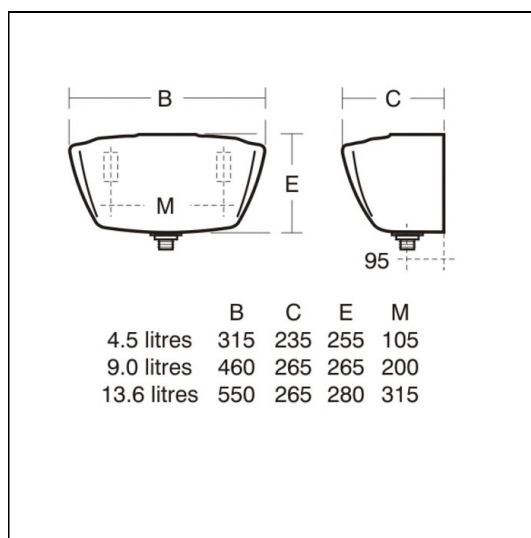

Sanura Bowl Urinal 40cm - Mura Auto Cistern

ILLUSTRATED

- S6105** Sanura 40cm wall urinal
- S8811** Waste 1¼" plastic strainer, 50mm unslotted tail
- S8910** Trap 1¼" plastic bottle, 75mm seal, multi-purpose outlet
- S9275** Urinal concealed hangers, Steel
- S6285** Spreader top inlet for Vitreous China bowl urinal, exposed

ILLUSTRATED PRODUCT DETAILS

Weights

- S6105** 8.46 KG
- S8811** 0.03 KG
- S8910** 0.20 KG
- S9275** 1.00 KG
- S6285** 0.38 KG

Finishes

- S6105** White (01)
- S8811** White (01)
- S8910** Neutral / No Finish (67)
- S9275** Neutral / No Finish (67)
- S6285** Chrome (AA)

Materials

- S6105** Vitreous China
- S8811** Plastic
- S8910** Plastic
- S9275** Metal
- S6285** Chrome Plated Metal

Special Notes

See further pages for additional information on flushpipes for ranges of from 1 to 5 urinals. See also Sensorflow urinal flushing page