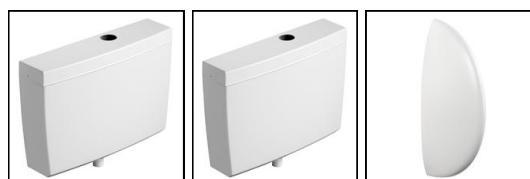

Sanura Bowl Urinal 40cm - Regal Auto Cistern

ILLUSTRATED

- S6105** Sanura 40cm wall urinal
- S8811** Waste 1¼" plastic strainer, 50mm unslotted tail
- S8910** Trap 1¼" plastic bottle, 75mm seal, multi-purpose outlet
- S9275** Urinal concealed hangers, Steel
- S6285** Spreader top inlet for Vitreous China bowl urinal, exposed

OPTIONS

- S1128** Regal 4.5 litre auto cistern and cover, auto syphon and petcock
- S1129** Regal 9 Litre Auto Cistern (New)
- S1154** Regal 13.6 litre auto cistern and cover, auto syphon and petcock
- S1155** Conceala 4.5 litre auto cistern with cover, auto syphon and petcock
- S1156** Conceala 9 Litre auto cistern with cover, auto syphon and petcock
- S1157** Conceala auto cistern 13.6 litre with cover auto syphon and petcock
- S6232** Exposed flushpipes (for use with 1 urinal and Regal plastic auto cistern)
- S6233** Exposed flushpipes (for use with 2 urinals and Regal plastic auto cistern)
- S6234** Exposed flushpipes (for use with 3 urinals and Regal plastic auto cistern)
- S6223** Flushpipes exposed for 4 bowl urinals with Mura or Regal cistern
- S6224** Exposed flushpipes (for use with 5 urinals and Mura auto cistern)
- S6120** Urinal division Vitreous China with hanger and screw

ILLUSTRATED PRODUCT DETAILS

Weights

- S6105** 8.46 KG
- S8811** 0.03 KG
- S8910** 0.20 KG
- S9275** 1.00 KG
- S6285** 0.38 KG

Finishes

- S6105** White (01)
- S8811** White (01)
- S8910** Neutral / No Finish (67)
- S9275** Neutral / No Finish (67)
- S6285** Chrome (AA)

Materials

- S6105** Vitreous China
- S8811** Plastic
- S8910** Plastic
- S9275** Metal
- S6285** Chrome Plated Metal

Special Notes

See further pages for additional information on flushpipes for ranges of from 1 to 5 urinals. See also Sensorflow urinal flushing page