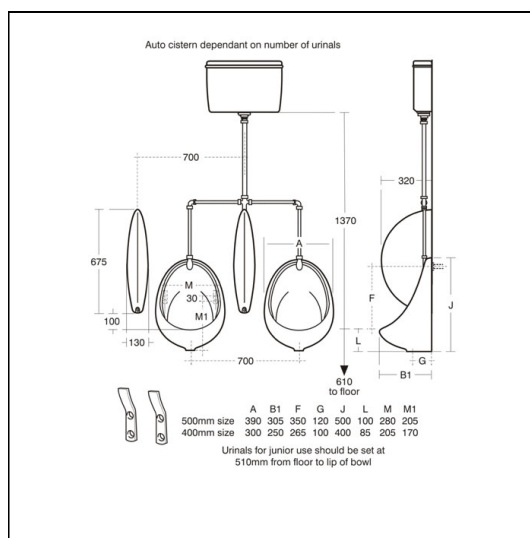

Sanura Bowl Urinal 40cm - Regal Auto Cistern

ILLUSTRATED

- S6105** Sanura 40cm wall urinal
- S8811** Waste 1¼" plastic strainer, 50mm unslotted tail
- S8910** Trap 1¼" plastic bottle, 75mm seal, multi-purpose outlet
- S9275** Urinal concealed hangers, Steel
- S6285** Spreader top inlet for Vitreous China bowl urinal, exposed

OPTIONS

- S1128** Regal 4.5 litre auto cistern and cover, auto syphon and petcock
- S1129** Regal 9 Litre Auto Cistern (New)
- S1154** Regal 13.6 litre auto cistern and cover, auto syphon and petcock
- S1155** Conceala 4.5 litre auto cistern with cover, auto syphon and petcock
- S1156** Conceala 9 Litre auto cistern with cover, auto syphon and petcock
- S1157** Conceala auto cistern 13.6 litre with cover auto syphon and petcock
- S6232** Exposed flushpipes (for use with 1 urinal and Regal plastic auto cistern)
- S6233** Exposed flushpipes (for use with 2 urinals and Regal plastic auto cistern)
- S6234** Exposed flushpipes (for use with 3 urinals and Regal plastic auto cistern)
- S6223** Flushpipes exposed for 4 bowl urinals with Mura or Regal cistern
- S6224** Exposed flushpipes (for use with 5 urinals and Mura auto cistern)
- S6120** Urinal division Vitreous China with hanger and screw

ILLUSTRATED PRODUCT DETAILS

Weights

- S6105** 8.46 KG
- S8811** 0.03 KG
- S8910** 0.20 KG
- S9275** 1.00 KG
- S6285** 0.38 KG

Finishes

- S6105** White (01)
- S8811** White (01)
- S8910** Neutral / No Finish (67)
- S9275** Neutral / No Finish (67)
- S6285** Chrome (AA)

Materials

- S6105** Vitreous China
- S8811** Plastic
- S8910** Plastic
- S9275** Metal
- S6285** Chrome Plated Metal

Special Notes

See further pages for additional information on flushpipes for ranges of from 1 to 5 urinals. See also Sensorflow urinal flushing page