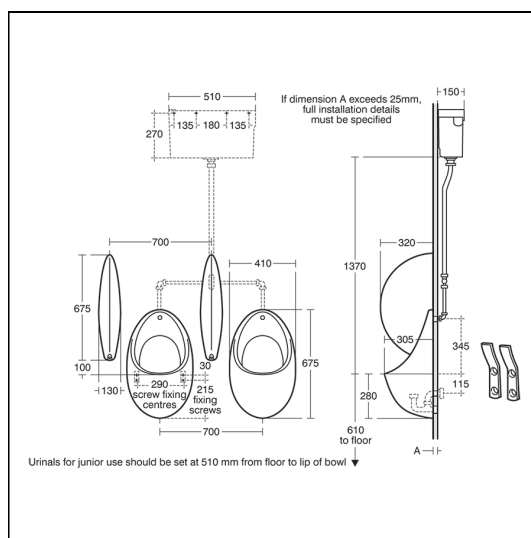

Contour Urinal Fully Concealed

ILLUSTRATED

- S6110** (UR H) Contour urinal in vitreous china, 67cm, concealed
- S8850** Waste 1½" plastic domed strainer waste, 45mm unslotted tail
- S8970** Trap 1½" plastic P with 75mm seal, multi-purpose outlet suitable for plastic and BS copper pipe
- S9275** Urinal concealed hangers, Steel
- S6286** Spreader, back inlet for vitreous china bowl urinal
- S9276** Toggle bolts to suit maximum 25mm panel thickness

OPTIONS

- S1155** Conceala 4.5 litre auto cistern with cover, auto syphon and petcock
- S1156** Conceala 9 Litre auto cistern with cover, auto syphon and petcock
- S1157** Conceala auto cistern 13.6 litre with cover auto syphon and petcock
- S8770** Waste 1½" strainer waste brass with stainless steel dome
- A7058** Sensorflow 21 urinal flush, Low Pressure Valve, panel mounted, mains
- A7059** Sensorflow 21 urinal flush, low pressure valve, panel mounted, link
- A7001** Sensorflow 21 urinal flush, high pressure valve, panel mounted, mains
- A7002** Sensorflow 21 urinal flush, high pressure valve, panel mounted, link
- S6226** Flushpipes concealed for 1 bowl urinal
- S6227** Flushpipes concealed for 2 bowl urinals
- S6228** Flushpipes concealed for 3 bowl urinals
- S6229** Flushpipes concealed for 4 bowl urinals
- S6230** Flushpipes concealed for 5 bowl urinals
- S6120** (UR H) Urinal division Vitreous China with hanger and screw

ILLUSTRATED PRODUCT DETAILS

Weights

- S6110** 16.00 KG
- S8850** 0.20 KG
- S8970** 1.00 KG
- S9275** 1.00 KG
- S6286** 0.01 KG
- S9276** 2.00 KG

Materials

- S6110** Vitreous China
- S8850** Plastic
- S8970** Plastic
- S9275** Metal
- S6286** Metal
- S9276** Metal

FEATURES

Contour Urinal Fully Concealed

and pipework ranges. For sensor flush see Sensorflow 21 urinal flushing device page