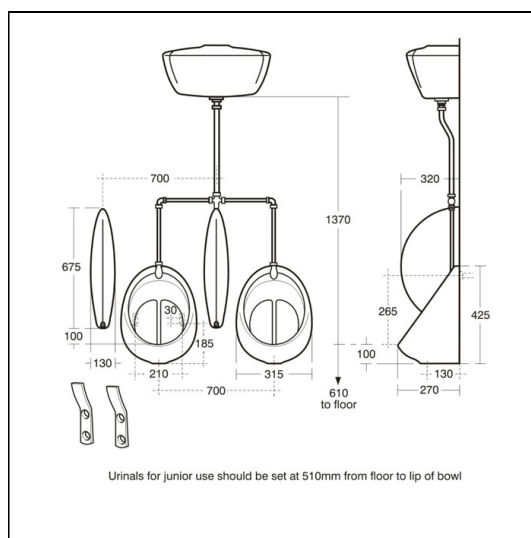

# Sanura HygenIQ Bowl Urinal 40cm - Conceala Auto Cistern

## ILLUSTRATED

- S6117** Sanura HygenIQ 40cm wall urinal
- S8849** HygenIQ plastic splash reducing waste, 50mm unslotted tail
- S8915** Trap 1½" plastic bottle with 75mm seal, multi-purpose outlet
- S9275** Urinal concealed hangers, Steel
- S6286** Spreader, back inlet for vitreous china bowl urinal

## OPTIONS

- S1155** Conceala 4.5 litre auto cistern with cover, auto syphon and petcock
- S1156** Conceala 9 Litre auto cistern with cover, auto syphon and petcock
- S1157** Conceala auto cistern 13.6 litre with cover auto syphon and petcock
- A7058** Sensorflow 21 urinal flush, Low Pressure Valve, panel mounted, mains
- A4856** Sensorflow 21 urinal flush, surface mounted, mains
- A7059** Sensorflow 21 urinal flush, low pressure valve, panel mounted, link
- A7001** Sensorflow 21 urinal flush, high pressure valve, panel mounted, mains
- A7002** Sensorflow 21 urinal flush, high pressure valve, panel mounted, link
- S6226** Flushpipes concealed for 1 bowl urinal
- S6227** Flushpipes concealed for 2 bowl urinals
- S6228** Flushpipes concealed for 3 bowl urinals
- S6229** Flushpipes concealed for 4 bowl urinals
- S6230** Flushpipes concealed for 5 bowl urinals
- S6120** Urinal division Vitreous China with hanger and screw

### Weights

- S6117** 10.50 KG
- S8849** 1.70 KG
- S8915** 0.24 KG
- S9275** 1.00 KG
- S6286** 0.01 KG