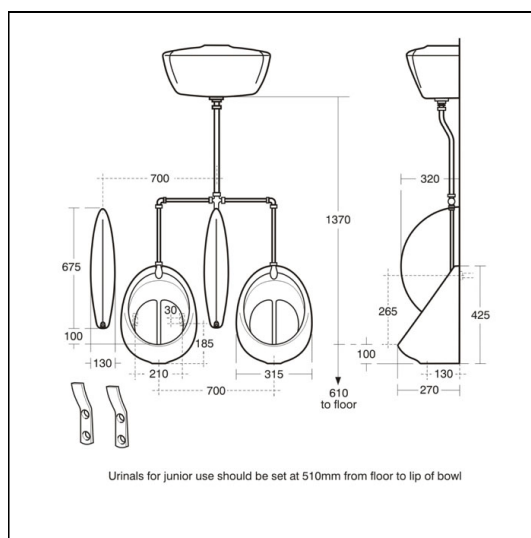

Sanura HygenIQ Bowl Urinal 40cm - Conceala Auto Cistern

ILLUSTRATED

- S6117** Sanura HygenIQ 40cm wall urinal
- S8849** HygenIQ plastic splash reducing waste, 50mm unslotted tail
- S8915** Trap 1½" plastic bottle with 75mm seal, multi-purpose outlet
- S9275** Urinal concealed hangers, Steel
- S6286** Spreader, back inlet for vitreous china bowl urinal

OPTIONS

- S1155** Conceala 4.5 litre auto cistern with cover, auto syphon and petcock
- S1156** Conceala 9 Litre auto cistern with cover, auto syphon and petcock
- S1157** Conceala auto cistern 13.6 litre with cover auto syphon and petcock
- A7058** Sensorflow 21 urinal flush, Low Pressure Valve, panel mounted, mains
- A4856** Sensorflow 21 urinal flush, surface mounted, mains
- A7059** Sensorflow 21 urinal flush, low pressure valve, panel mounted, link
- A7001** Sensorflow 21 urinal flush, high pressure valve, panel mounted, mains
- A7002** Sensorflow 21 urinal flush, high pressure valve, panel mounted, link
- S6226** Flushpipes concealed for 1 bowl urinal
- S6227** Flushpipes concealed for 2 bowl urinals
- S6228** Flushpipes concealed for 3 bowl urinals
- S6229** Flushpipes concealed for 4 bowl urinals
- S6230** Flushpipes concealed for 5 bowl urinals
- S6120** Urinal division Vitreous China with hanger and screw

ILLUSTRATED PRODUCT DETAILS

Weights

- S6117** 10.50 KG
- S8849** 1.70 KG
- S8915** 0.24 KG
- S9275** 1.00 KG
- S6286** 0.01 KG

Materials

- S6117** Vitreous China
- S8849** Plastic
- S8915** Plastic
- S9275** Metal
- S6286** Metal