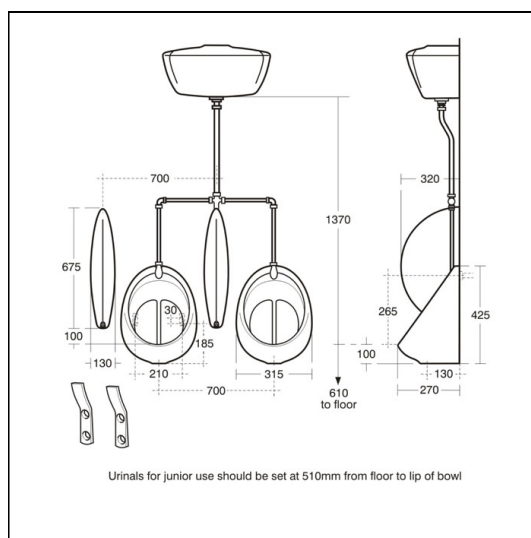

Sanura HygenIQ Bowl Urinal 40cm - Mura Auto Cistern

ILLUSTRATED

- **S6117** Sanura HygenIQ 40cm wall urinal
- **S8849** HygenIQ plastic splash reducing waste, 50mm unslotted tail
- **S8915** Trap 1½" plastic bottle with 75mm seal, multi-purpose outlet
- **S9275** Urinal concealed hangers, Steel
- **S6285** Spreader top inlet for Vitreous China bowl urinal, exposed

OPTIONS

- **S6200** Mura 4.5 litre auto cistern with auto syphon, petcock and supports
- **S6201** Mura 9.0 litre auto cistern with auto syphon, petcock and supports
- **S6202** Mura 13.6 litre auto cistern with auto syphon, petcock and supports
- **S6204** Mura auto cistern access lid
- **S6220** Flushpipes exposed for 1 bowl urinal with Mura or Regal cistern
- **S6221** Flushpipes exposed for 2 bowl urinals with Mura or Regal cistern
- **S6222** Flushpipes exposed for 3 bowl urinals with Mura or Regal cistern
- **S6223** Flushpipes exposed for 4 bowl urinals with Mura or Regal cistern
- **S6224** Exposed flushpipes (for use with 5 urinals and Mura auto cistern)
- **S6120** Urinal division Vitreous China with hanger and screw