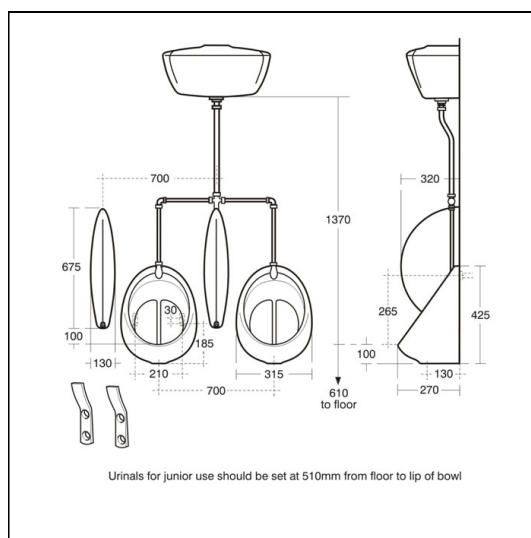

Sanura HygenIQ Bowl Urinals 40cm - Regal Auto Cistern

ILLUSTRATED

- S6117** Sanura HygenIQ 40cm wall urinal
- S8849** HygenIQ plastic splash reducing waste, 50mm unslotted tail
- S8915** Trap 1½" plastic bottle with 75mm seal, multi-purpose outlet
- S9275** Urinal concealed hangers, Steel
- S6285** Spreader top inlet for Vitreous China bowl urinal, exposed

ILLUSTRATED PRODUCT DETAILS

Weights

- S6117** 10.50 KG
- S8849** 1.70 KG
- S8915** 0.24 KG
- S9275** 1.00 KG
- S6285** 0.38 KG

Materials

- S6117** Vitreous China
- S8849** Plastic
- S8915** Plastic
- S9275** Metal
- S6285** Chrome Plated Metal

Finishes

- S6117** White (01)
- S8849** Neutral / No Finish (67)
- S8915** Neutral / No Finish (67)
- S9275** Neutral / No Finish (67)
- S6285** Chrome (AA)

Special Notes

Please click the [Specify this] button and then choose the number of bowls in each range. See further pages for additional information on flushpipes for ranges of from 1 to 3 urinals.