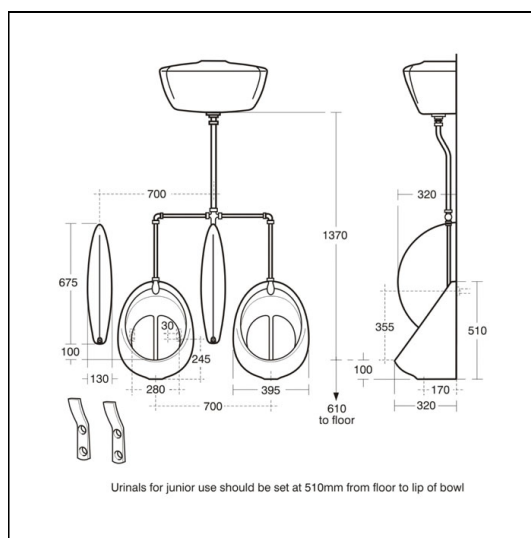

Sanura HygenIQ Bowl Urinals 50cm - Regal Auto Cistern

ILLUSTRATED

- **S6118** Sanura HygenIQ 50cm wall urinal
- **S8849** HygenIQ plastic splash reducing waste, 50mm unslotted tail
- **S8915** Trap 1½" plastic bottle with 75mm seal, multi-purpose outlet
- **S9275** Urinal concealed hangers, Steel
- **S6285** Spreader top inlet for Vitreous China bowl urinal, exposed

OPTIONS

- **S1128** Regal 4.5 litre auto cistern and cover, auto syphon and petcock
- **S1154** Regal 13.6 litre auto cistern and cover, auto syphon and petcock
- **S1129** Regal 9 Litre Auto Cistern (New)
- **S6220** Flushpipes exposed for 1 bowl urinal with Mura or Regal cistern
- **S6221** Flushpipes exposed for 2 bowl urinals with Mura or Regal cistern
- **S6222** Flushpipes exposed for 3 bowl urinals with Mura autocistern
- **S6120** Urinal division Vitreous China with hanger and screw

ILLUSTRATED PRODUCT DETAILS

Weights

- **S6118** 13.50 KG
- **S8849** 1.70 KG
- **S8915** 0.24 KG
- **S9275** 1.00 KG
- **S6285** 0.38 KG

Materials

- **S6118** Vitreous China
- **S8849** Plastic
- **S8915** Plastic
- **S9275** Metal
- **S6285** Chrome Plated Metal

Finishes

- **S6118** ☐ White (01)
- **S8849** ☐ Neutral / No Finish (67)
- **S8915** ☐ Neutral / No Finish (67)
- **S9275** ☐ Neutral / No Finish (67)
- **S6285** ☐ Chrome (AA)

Special Notes

Please click the [Specify this] button and then choose the number of bowls in each range. See further pages for additional information on flushpipes for ranges of from 1 to 3 urinals.

FEATURES