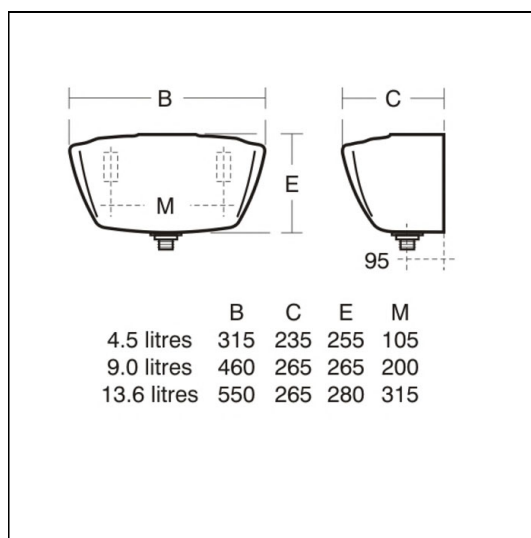

Mura Auto Cistern 4.5 Litre

ILLUSTRATED

S6200 Mura 4.5 litre auto cistern with auto syphon, petcock and supports

OPTIONS

S6220 Flushpipes exposed for 1 bowl urinal with Mura or Regal cistern

S6221 Flushpipes exposed for 2 bowl urinals with Mura autocistern

ILLUSTRATED PRODUCT DETAILS

Weights

S6200 6.50 KG

Finishes

S6200 ☐ White (01)

Materials

S6200 Plastic

Capacity

S6200 4.5 litres

Standards

Vitreous china to BS 3402. Cisterns to BS 1876

FEATURES