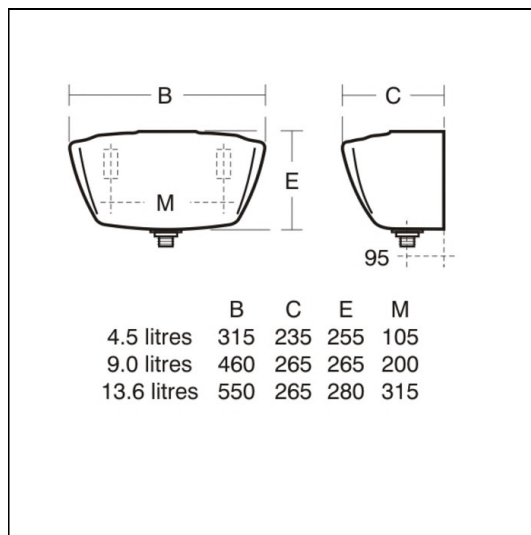

ILLUSTRATED PRODUCT DETAILS

Weights

S6201 8.88 KG

Finishes

S6201 White (01)

Materials

S6201 Plastic

Capacity

S6201 9.0 litres

Standards

Vitreous china to BS 3402. Cisterns to BS 1876

FEATURES