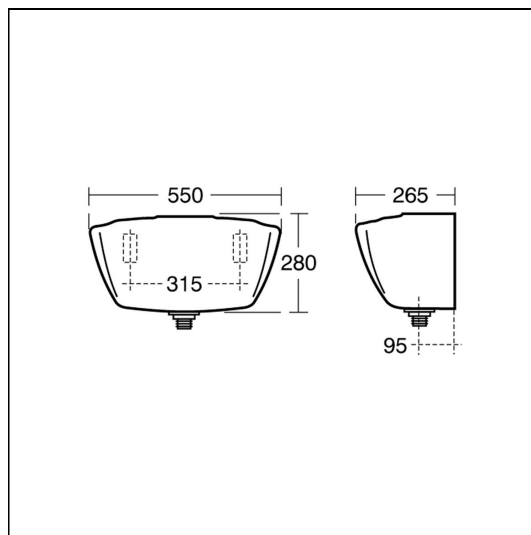

ILLUSTRATED PRODUCT DETAILS

Weights

S6202 11.00 KG

Finishes

S6202 White (01)

Materials

S6202 Plastic

Capacity

S6202 13.6 litres

Standards

Vitreous china to BS 3402. Cisterns to BS 1876

FEATURES