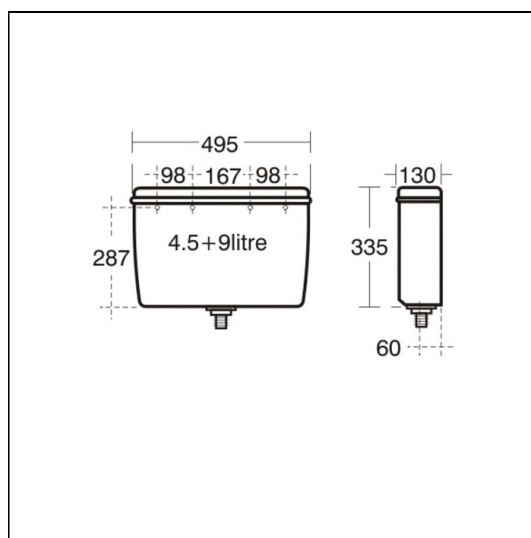

ILLUSTRATED PRODUCT DETAILS

Weights

S6210 4.00 KG

Finishes

S6210 White (01)

Materials

S6210 Plastic

Capacity

S6210 4.5 litres

FEATURES