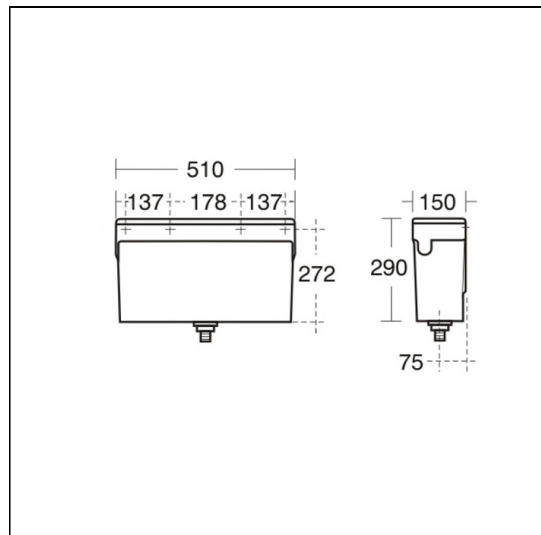

### ILLUSTRATED PRODUCT DETAILS

**Weights**

**S6215** 3.00 KG

**Materials**

**S6215** Plastic

**Standards**

Cisterns to BS 1876

**Finishes**

**S6215**  Neutral/No Finish (67)

**Capacity**

**S6215** 4.5 litres