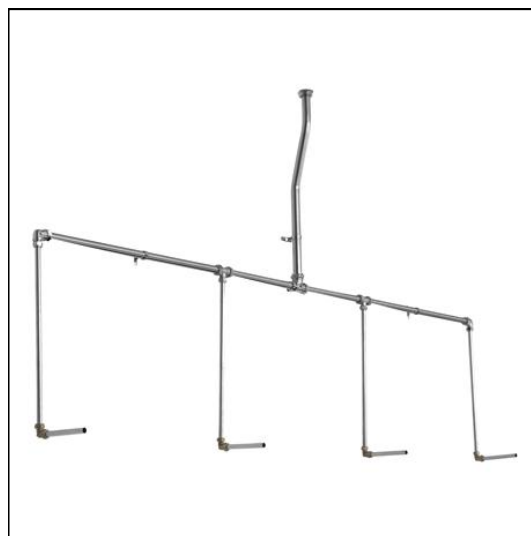

# Flushpipes Concealed 4 Bowl Urinals

## ILLUSTRATED

**S6229** Flushpipes concealed for 4 bowl urinals

### ILLUSTRATED PRODUCT DETAILS

**Weights**

**S6229** 2.40 KG

**Finishes**

**S6229**  Unfinished (NU)

**Materials**

**S6229** Metal