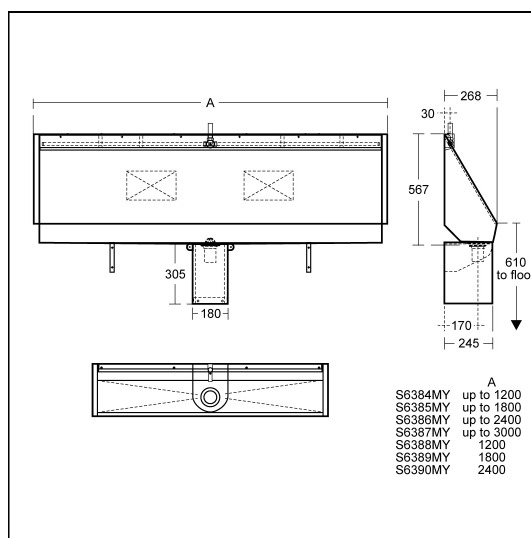

Kinloch Trough Urinal, 240cm Top Inlet, Central Outlet

ILLUSTRATED

S6390 Kinloch urinal 240cm long complete with 2" domed strainer waste, centre outlet, complete with pipework and autocistern

OPTIONS

- S6205** Kinloch urinal corner plinth, stainless steel
- S6206** Kinloch urinal cover strip to join separate urinals

ILLUSTRATED PRODUCT DETAILS

Sizes **S6390** l:2400

Finishes **S6390**  Stainless Steel finish (MY)

Weights **S6390** 36.90 KG

Materials **S6390** Stainless Steel

Standards
Manufactured from 1.5mm Stainless Steel 1.4301 (304) to BSEN 10088: part 2: 2005

Special Notes
Kinloch urinal complete with central domed strainer waste 2in BSP outlet. Knock out inlet position allows pipework to be exposed or concealed.

Urinals on 2 or more walls can be joined using S6206MY stainless steel cover strip and S6205MY stainless steel corner plinth.