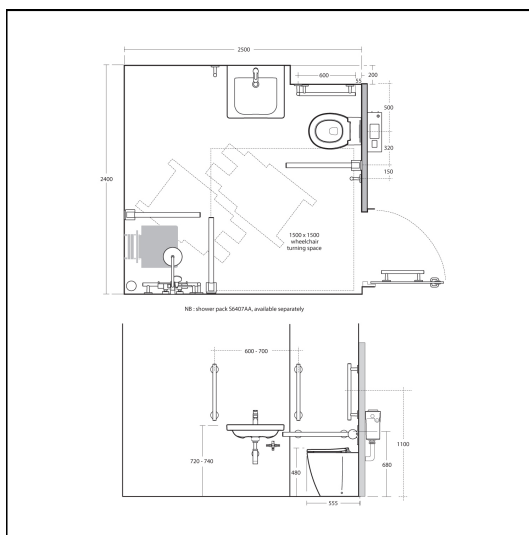

Concept Freedom Ensuite Bathroom Pack with 60cm Basin & Raised Height Standard Projection Back-to-wall WC

ILLUSTRATED

S6403 Concept Freedom ensuite bathroom pack with 60cm basin & raised height standard projection back-to-wall WC

ILLUSTRATED PRODUCT DETAILS

Weights

S6403 82.40 KG

Finishes

S6403  Chrome finish (AA)

Materials

S6403 Chrome Plated Metal & Vitreous China

Designer

Robin Levien, RDI

Special Notes

Supplied with layout drawings, detailing the fixing positions necessary for DOC M compliance

FEATURES