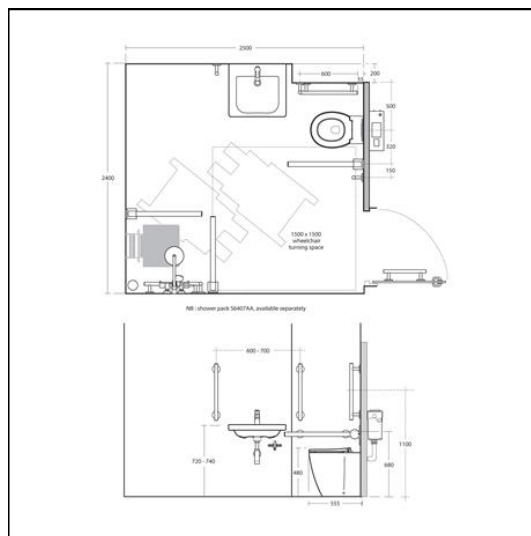

ILLUSTRATED PRODUCT DETAILS

Sizes

E5499 w:600 x d:555

Weights

S6403 82.40 KG

E6088 32.70 KG

S3636 3.00 KG

S6362 3.00 KG

E5499 14.00 KG

A5900 0.50 KG

E0079 1.45 KG

S0830 4.26 KG

S0831 3.20 KG

BC186 1.39 KG

Materials

S6403 Chrome Plated Metal & Vitreous China

E6088 Vitreous China

S3636 Plastic

S6362 Aluminium

E5499 Vitreous China

A5900 Chrome Plated Metal

E0079 Chrome Plated Metal

S0830 Aluminium

S0831 Aluminium

BC186 Chrome Plated Brass

Finishes

S6403 Chrome finish (AA)

E6088 White (01)

S3636 Neutral / No Finish (67)

S6362 Chrome finish (AA)

E5499 White (01)

A5900 Chrome (AA)

E0079 Chrome (AA)

S0830 Chrome (AA)

S0831 Chrome (AA)

BC186 Chrome (AA)

Capacity

S3636 4.5 litres

E5499 4.4 litres

Flow rates

BC186 5 Litres per minute @ 3 bar pressure

Designer

Robin Levien, RDI

FINISH OPTIONS

FEATURES

E: info@idealspec.co.uk | T: 0870 122 8822 | F: 0870 122 8282 | www.idealspec.co.uk

Ideal Standard (UK) Ltd. makes every effort to ensure that the information provided on its website is accurate. However, we cannot guarantee this, and accept no liability for any information or advice given via its website.