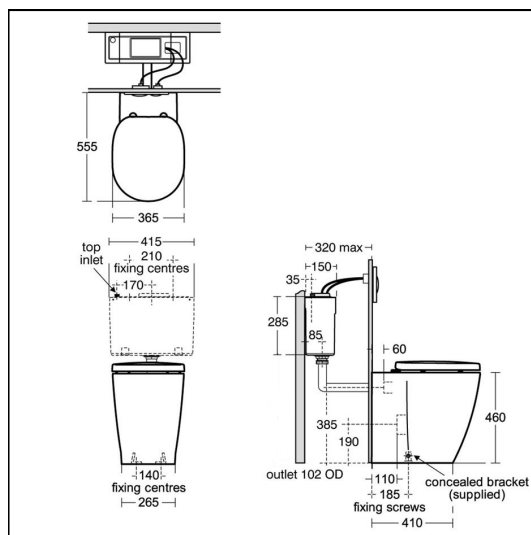

ILLUSTRATED PRODUCT DETAILS

Sizes

E5499 w:600 x d:555

Weights

S6403 82.40 KG

E6088 32.70 KG

S3636 3.00 KG

S6362 3.00 KG

E0079  Chrome (AA)

S0830  Chrome (AA)

S0831  Chrome (AA)

BC186  Chrome (AA)

Capacity

S3636 4.5 litres

E5499 4.4 litres

Flow rates

BC186 5 Litres per minute @ 3 bar pressure

Designer

Robin Levien, RDI

FINISH OPTIONS

FEATURES

E: info@idealspec.co.uk | T: 0870 122 8822 | F: 0870 122 8282 | www.idealspec.co.uk

Ideal Standard (UK) Ltd. makes every effort to ensure that the information provided on its website is accurate. However, we cannot guarantee this, and accept no liability for any information or advice given via its website.

Concept Freedom Ensuite Bathroom Pack with 60cm Basin & Raised Height Standard Projection Back-to-wall WC - Individual Items

(AA) Chrome finish

(MY) Stainless Steel finish

(XG) Silk Black

(AA) Chrome

Special Notes