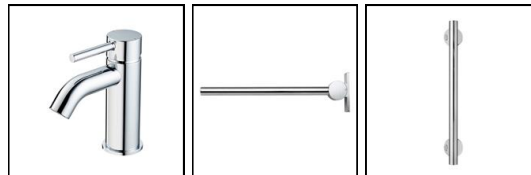

ILLUSTRATED PRODUCT DETAILS

Sizes

E5499 w:600 x d:555

Weights

S6403 82.40 KG

E6088 32.70 KG

S3636 3.00 KG

S6362 3.00 KG

E5499 14.00 KG

A5900 0.50 KG

E0079 1.45 KG

S0830 4.26 KG

S0831 3.20 KG

BC186 1.39 KG

Materials

S6403 Chrome Plated Metal & Vitreous China

E6088 Vitreous China

S3636 Plastic

S6362 Aluminium

E5499 Vitreous China

A5900 Chrome Plated Metal

E0079 Chrome Plated Metal

S0830 Aluminium

S0831 Aluminium

BC186 Chrome Plated Brass

Finishes

S6403 Chrome finish (AA)

E6088 White (01)

S3636 Neutral / No Finish (67)

S6362 Chrome finish (AA)

E5499 White (01)

A5900 Chrome (AA)

E0079 Chrome (AA)

S0830 Chrome (AA)

S0831 Chrome (AA)

BC186 Chrome (AA)

Capacity

S3636 4.5 litres

E5499 4.4 litres

Flow rates

BC186 5 Litres per minute @ 3 bar pressure

Designer

Robin Levien, RDI

FINISH OPTIONS

FEATURES

E: info@idealspec.co.uk | T: 0870 122 8822 | F: 0870 122 8282 | www.idealspec.co.uk

Ideal Standard (UK) Ltd. makes every effort to ensure that the information provided on its website is accurate. However, we cannot guarantee this, and accept no liability for any information or advice given via its website.