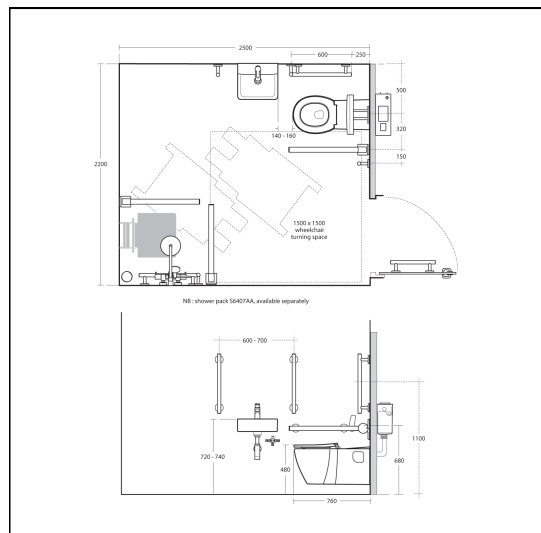

Concept Freedom Ensuite Bathroom Pack with 40cm Basin & Extended Wall Hung WC

ILLUSTRATED

S6404 Concept Freedom ensuite bathroom pack with 40cm basin & extended wall hung WC

ILLUSTRATED PRODUCT DETAILS

Materials

S6404 Chrome Plated Metal & Vitreous China

Finishes

S6404 Chrome (AA)

Designer

Robin Levien, RDI

FEATURES