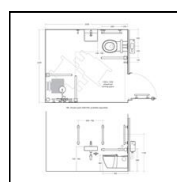

Concept Freedom Ensuite Bathroom Pack with 40cm Basin & Extended Wall Hung WC

ILLUSTRATED

S6404 Concept Freedom ensuite bathroom pack with 40cm basin & extended wall hung WC

ILLUSTRATED PRODUCT DETAILS

Materials

S6404 Chrome Plated Metal & Vitreous China

Finishes

S6404 Chrome (AA)

Designer

Robin Levien, RDI

FEATURES