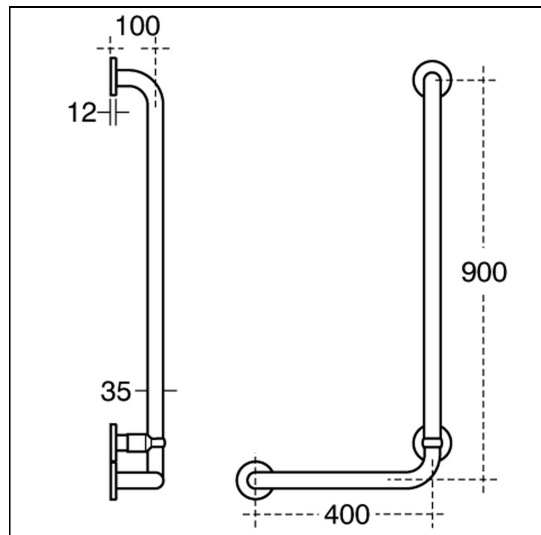

Contour 21 Angled Shower Grab Rail, 90x40cm 35mm dia, RH

ILLUSTRATED

S6473 Contour 21 angled shower grab rail 90 x 40cm 35mm diameter tube, right hand

ILLUSTRATED PRODUCT DETAILS

Weights

S6473 1.53 KG

Finishes

S6473  White (AC)

Materials

S6473 Aluminium

FINISH OPTIONS

 (AC) White

 (RN) Charcoal

Special Notes

White:Ral=9016, LRV=87
Charcoal:Ral=7016, LRV=8