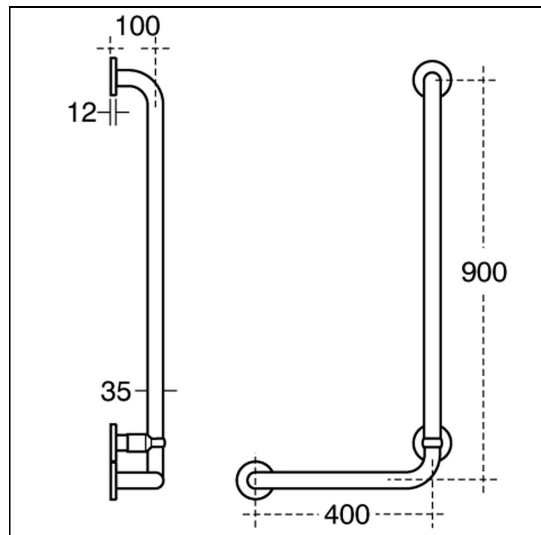

Contour 21 Angled Shower Grab Rail, 90x40cm 35mm dia, RH

ILLUSTRATED

S6473 Contour 21 angled shower grab rail 90 x 40cm 35mm diameter tube, right hand

ILLUSTRATED PRODUCT DETAILS

Weights

S6473 1.53 KG

Finishes

S6473  White (AC)

Materials

S6473 Aluminium

FINISH OPTIONS

 (AC) White

 (RN) Charcoal

Special Notes

White:Ral=9016, LRV=87

Charcoal:Ral=7016, LRV=8

FEATURES