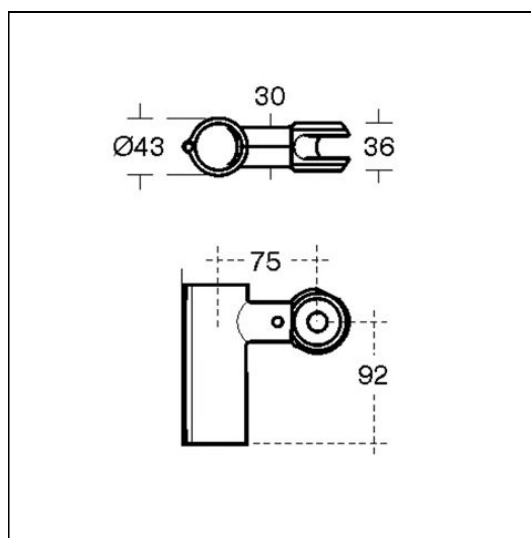

Contour 21 Shower Handset Holder, Sliding

ILLUSTRATED

S6477 Contour 21 shower handset holder, sliding

ILLUSTRATED PRODUCT DETAILS

Weights

S6477 2.30 KG

Finishes

S6477 White (AC)

Materials

S6477 Plastic

FINISH OPTIONS

(36) Blue

(AC) White

(L) Grey

(RN) Charcoal

(MY) Stainless Steel finish

(AA) Chrome

FEATURES